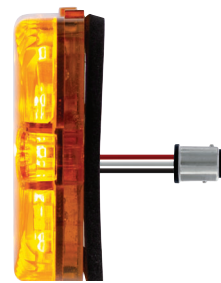

NEW ITEMS

Titan Cap™

Locking Gas Cap for 1947-71 Chevy and Ford

- Top quality rugged all metal military style fuel cap design
- Fits 1947-71 Chevy & GMC trucks, 1949-70 Ford cars, 1957-70 Ford trucks & Bronco
- Great for off-road enthusiasts who value extreme-armor designs and fitments
- Available in chrome plated or matte black painted finish
- Vented gas cap for vented fuel systems only

110874 Chrome - 1 Pc. / Card

110875 Black - 1 Pc. / Card

25 LED Parking/Signal Light For 1966-68 Ford Bronco

- LED Dual function, parking light and turn signal
- Super bright amber LED with amber acrylic lens
- Epoxy coated, fully sealed electronics, 1157 plug
- Fits left hand and right hand
- Gasket included

110858 1 Pc. / Card

Stainless Steel Fender Skirt Scuff Pads For 1956 Chevy Passenger Car (Pair)

- Made of top grade, rust free, T304 stainless steel
- Highly polished to a mirror like shine

C1007 1 Pair / Bulk

- Unique 3D skull design with triple chrome plating for a lasting show-bike shine
- High quality adjustable rod end ball joints to ensure smooth operation
- Includes a straight transmission lever cover and decorative acorn nuts and bolts. (Note: cover does not fit 2017+ Milwaukee-Eight with curved trans lever)
- Complete the look with Skull Swing Arm Insert Set, UP# 52010
- Fits 1986+Harley Softtail (except 18+ FXBB and FXLR), Touring and Trike models. (Does not fit 97- 99 FLSTS or models equipped with Softail Extended Reach Forward Controls.)