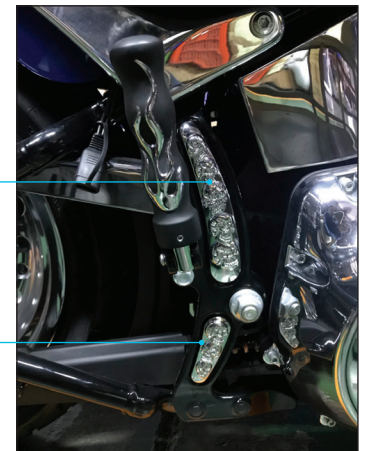

Chrome Skull Swing Arm Accent Set For Harley

- Fits 2008-17 Harley-Davidson Softtail models (except FXCW, FXCWC, FXSB, and FXSBSE)
- Unique four-piece skull accent set to dress up the recessed area in the rear swing arm frame
- Easy to install with pressure sensitive adhesive mounting
- Beautifully chrome plated plastic injection molded
- Add a little attitude to your ride

52010 1 Set / Card

WARNING: Cancer & Reproductive Harm