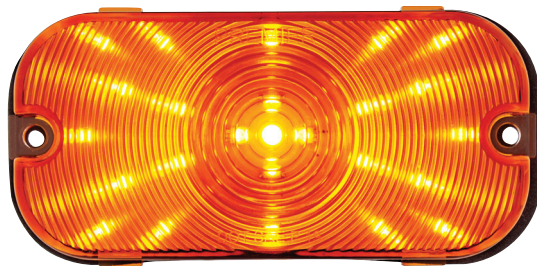

NEW ITEMS

Titan Cap™

Locking Gas Cap for 1947-71 Chevy and Ford

- Top quality rugged all metal military style fuel cap design
- Fits 1947-71 Chevy & GMC trucks, 1949-70 Ford cars, 1957-70 Ford trucks & Bronco
- Great for off-road enthusiasts who value extreme-armor designs and fitments
- Available in chrome plated or matte black painted finish
- Vented gas cap for vented fuel systems only

110874 Chrome - 1 Pc. / Card

110875 Black - 1 Pc. / Card

25 LED Parking/Signal Light For 1966-68 Ford Bronco

- LED Dual function, parking light and turn signal
- Super bright amber LED with amber acrylic lens
- Epoxy coated, fully sealed electronics, 1157 plug
- Fits left hand and right hand
- Gasket included

110858 1 Pc. / Card

Stainless Steel Fender Skirt Scuff Pads For 1956 Chevy Passenger Car (Pair)

- Made of top grade, rust free, T304 stainless steel
- Highly polished to a mirror like shine

C1007 1 Pair / Bulk

- Unique 3D skull design with triple chrome plating for a lasting show-bike shine
- High quality adjustable rod end ball joints to ensure smooth operation
- Includes a straight transmission lever cover and decorative acorn nuts and bolts. (Note: cover does not fit 2017+ Milwaukee-Eight with curved trans lever)
- Complete the look with Skull Swing Arm Insert Set, UP# 52010
- Fits 1986+Harley Softtail (except 18+ FXBB and FXLR), Touring and Trike models. (Does not fit 97- 99 FLSTS or models equipped with Softail Extended Reach Forward Controls.)