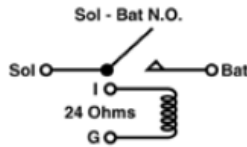

SR-106

Starter Relay

2444453; 2444533; 12301152

Chrysler ..... 1966 - 1965
Dodge ..... 1970 - 1965
Plymouth ..... 1970 - 1965