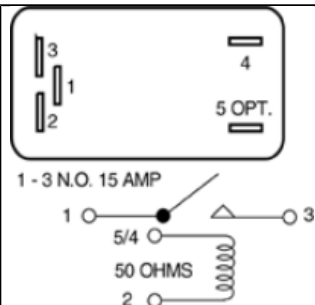

RY-12

A/C Auto Temperature Control Relay

3989214; 1115858; 1115826;
2N2915; 89057568; 2226969;
2073828

- Buick ..... 1978 - 1973
- Cadillac ..... 1978 - 1976
- Chevrolet ..... 2001 - 1967
- GMC ..... 1979 - 1970
- Oldsmobile ..... 1977 - 1975
- Pontiac ..... 1977 - 1975
- Volkswagen ..... 1980 - 1976