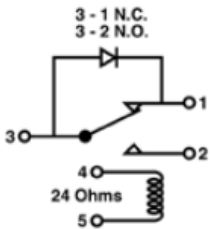

SR-114

Starter Relay

5213047; 12323108

Chrysler 1982
Dodge ..... 1988 - 1981
Plymouth ..... 1982 - 1981