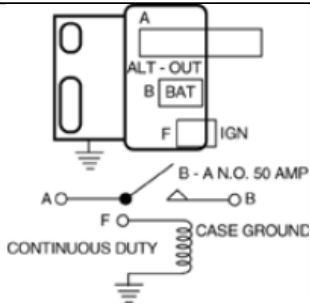

MR-10

Multi-Function Relay

1115841; 2695496; 12339255;
209546; 2095946

Chevrolet ..... 1978 - 1973
Chrysler Marine ..... 1989 - 1967
GMC ..... 1978 - 1972