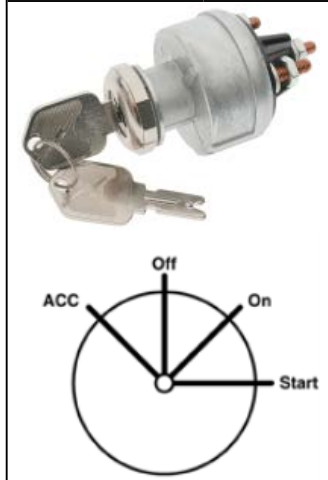

UM-30
Toggle Switch

UM-32
Ignition Starter Switch