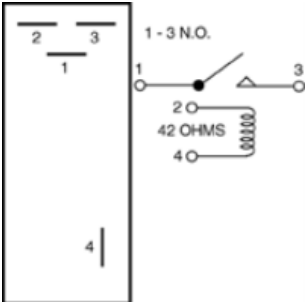

RY-74

A/C Compressor Clutch Cut-Off Relay

4339495; 4221576; 4221272; 88922580

Chrysler ..... 1989 - 1983
Dodge ..... 1989 - 1983
Plymouth ..... 1990 - 1983