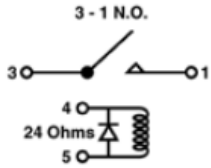

SR-115

Starter Relay

4145370; 12309860

Chrysler ..... 1989 - 1981
Dodge ..... 1991 - 1967
Plymouth ..... 1989 - 1981