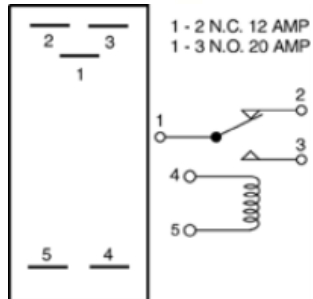

RY-11

A/C Comp Throttle Cut-Off Relay

1115881; 19106978; 2072624

- Chevrolet ..... 1977 - 1969
- Dodge ..... 1979 - 1975
- GMC ..... 1976 - 1971
- Oldsmobile ..... 1974 - 1973
- Pontiac ..... 1971 - 1970