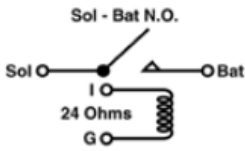

Plymouth ..... 1980 - 1961

SR-103
Starter Relay

2444516; 19106596; 2095609;
12301151

Chrysler ..... 1965 - 1961
DeSoto 1961
Dodge ..... 1977 - 1961
Plymouth ..... 1987 - 1961