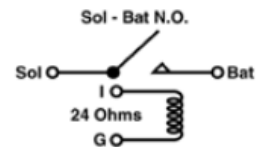

SR-113

Starter Relay

8953004798; J3236793; 3236793;
5758600; 12323110

American Motors ..... 1983 - 1970
Dodge ..... 1988 - 1984
Jeep ..... 1987 - 1981
Renault 1983