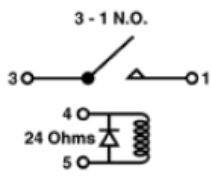

SR-116

Starter Relay

5213737; 12321406

Chrysler ..... 1987 - 1982
Dodge ..... 1989 - 1983
Isuzu ..... 1984 - 1983
Jeep ..... 1986 - 1981
Plymouth ..... 1986 - 1983