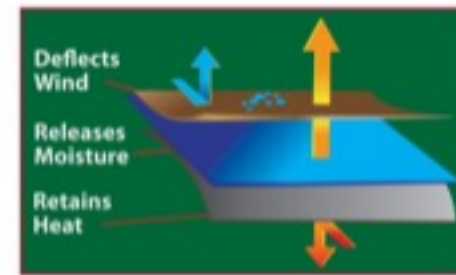

86500 BLACK, S to XL
86501 2XL 86502 3XL
86503 4XL

BLACK

86600 COYOTE BROWN, S to XL
86601 2XL
86602 3XL

COYOTE BROWN

86800 OLIVE DRAB, S to XL
86801 2XL
86802 3XL

OLIVE DRAB

NEW COLOR!

PICTURED WITH 10759 HOOK & LOOP GUN HOLSTER (SOLD SEPARATELY)