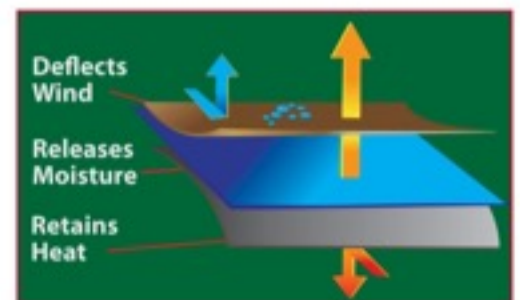

Removable Polyester Fleece Liner can be Worn Alone or Attach w/Two Side Zippers & Attachment Points at Neck and Cuffs

EXTREME COLD WEATHER JACKET

Two Interior Mesh Pockets

Two Zipper Slash

2 Interior Zippered Pockets

Double Layer Reinforced Forearm w/Zippered Pocket

Adjustable Elastic Wrist Cuffs w/Hook & Loop Closure