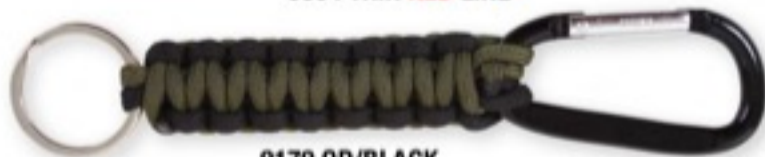

9179 OD/BLACK