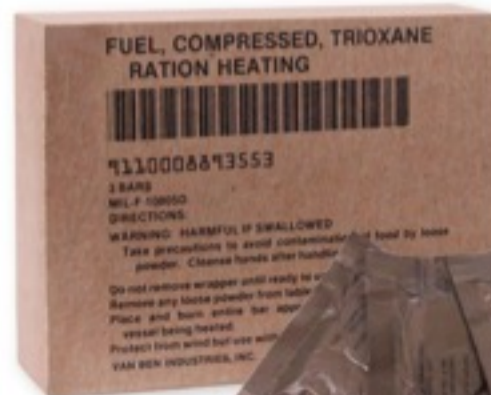

ROTHCO CANTEEN CUP STOVE/STAND, heavy gauge aluminum, holds canteen cup to heat rations, water, etc., Available in 2 sizes: (918) fits 512 cup (518) fits 513 cup

640 ROTHCO PORTABLE COMMANDO COOKER, steel, folds to 5" x 5" x 1" ⚠ CA Prop 65 Warning-See page 3

647 ESBIT 2 POSITION POCKET STOVE, lightweight pocket size steel stove folds to 3" x 4" x 3/4", ruggedly built, includes six fuel tabs*

365 ROTHCO SINGLE BURNER FOLDING STOVE, compact, use with canned cooking fuel ⚠ CA Prop 65 Warning-See page 3

648 ESBIT SOLID FUEL TABS, smokeless, non-explosive, burns for 15 minutes each, great for cooking, heating, fire-starting, 12 tabs per box*

646 7 OZ. CANNED COOKING FUEL, burns for 2 1/2 hrs, U.S. made, (cannot be sold in PA)*

908 MICRO INFERNO ALL WEATHER FIRE, twelve sticks per pack, compact, 100% waterproof, burns 4-5 minutes ea., U.S. made* ⚠ CA Prop 65 Warning-See page 3

676 TRIWICK 120 HOUR SURVIVAL CANDLE/STOVE, compact & lightweight, non-toxic, burns for 120 hours, converts to a stove w/aluminum brackets, includes 6 reusable waterproof wicks, tweezers & brackets, U.S. made

661 G.I. MILPACK FUEL GEL, burns clean & odorless, 1.25 oz. packs, 3 per box, burns 12-15 minutes ea., NSN 9110-01-518-9201, U.S. made* ⚠ CA Prop 65 Warning-See page 3

906 'WETFIRE' FIRE STARTING TINDER, twelve - 4.5gm cubes per pack, long burning, non-toxic, burns wet or dry, approximate 5 year shelf life, U.S. made*

⚠ CA Prop 65 Warning-See page 3

NEW!

668 G.I. TRIOXANE FUEL TABLETS, 3 individually packaged tabs per box, MIL-F-10805D, U.S. made, great for camping, rations, etc.* ⚠ CA Prop 65 Warning-See page 3

SURVIVAL GEAR