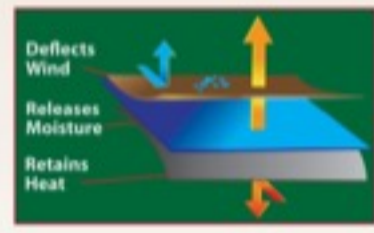

3840 ROTHCO BLACK CONCEALED CARRY SOFT SHELL ANORAK, durable, lightweight & breathable waterproof polyester shell, fleece-lined, 3-layer construction deflects wind, wicks away moisture and retains body heat, 1/4 zip main closure, drawstring hood w/cord locks, mandarin style collar w/storm flap & neck guard, center chest flap pocket w/hook & loop & zipper closure, lower kangaroo pocket w/hidden zipper pass through to access firearm, two 4" x 4" shoulder patches, 2 zipper sleeve pockets, drawstring waist, adjustable cuffs, Sizes: S to XL **3841 2XL 3842 3XL**

TACTICAL JACKETS

ROTHCO CONCEALED CARRY SOFT SHELL JACKETS, durable, lightweight and breathable, waterproof polyester shell, 3-layer construction deflects wind, wicks away moisture and retains body heat, Sizes: S to 5XL (5XL in **BLACK** only)