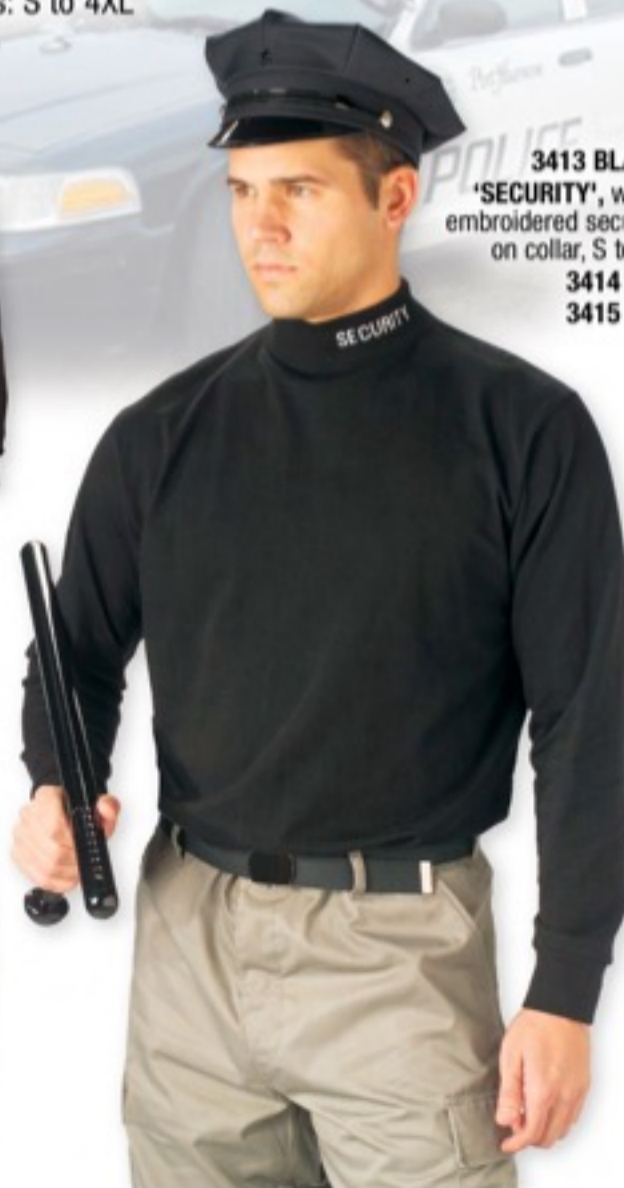

3400 MIDNIGHT NAVY BLUE, S to XL
3401 2XL 3402 3XL