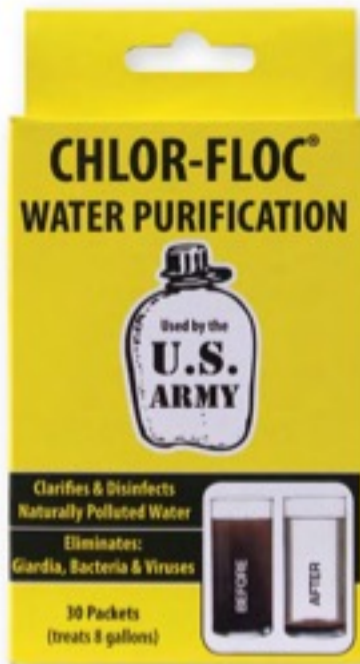

7741 MILITARY WATER PURIFICATION POWDER PACKETS, currently used by the U.S. military, 30 packets per box w/camouflage case, box treats 8 gallons, 3 year shelf life, eliminates Giardia, bacteria, viruses, removes sediment NSN# 6850-01-582-5270