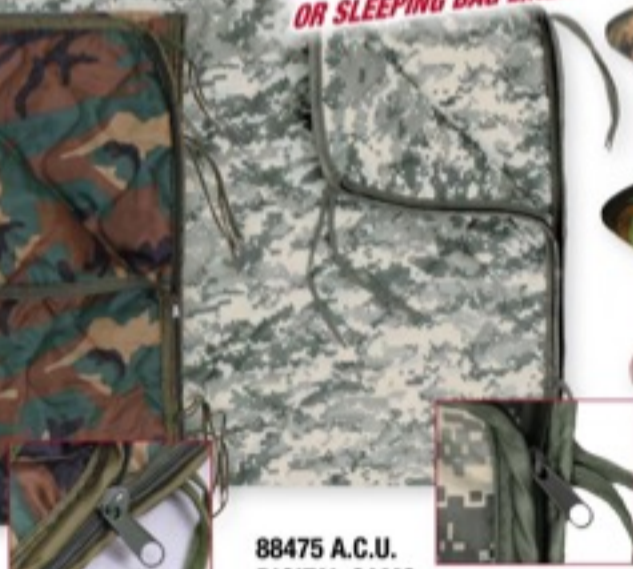

88475 A.C.U. DIGITAL CAMO
⚠ CA Prop 65 Warning-See page 3

ROTHCO CAMOUFLAGE FLEECE BLANKETS, 60" x 80", soft polar fleece, polybagged, Available in 4 great colors