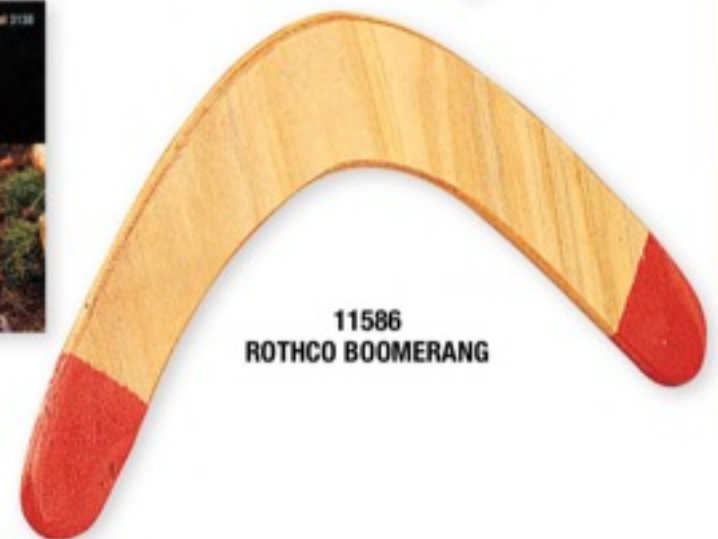

11586 ROTHCO BOOMERANG