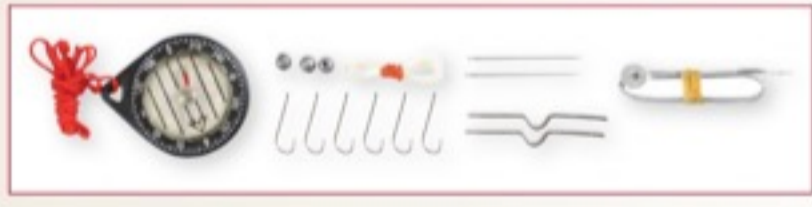

3237 ROTHCO SPECIAL FORCES SURVIVAL KIT KNIFE, 7 1/2" fully polished stainless steel blade, O.D. plastic sheath & handle w/survival items
 ⚠ CA Prop 65 Warning-See page 3

3233 ROTHCO DELUXE JUNGLE SURVIVAL KIT KNIFE, 14" overall, 8" stainless steel blade w/serrated top edge, includes bandage, fish hook & line, compass, signal mirror, throwing knife and O.D. plastic sheath w/cord
 ⚠ CA Prop 65 Warning-See page 3