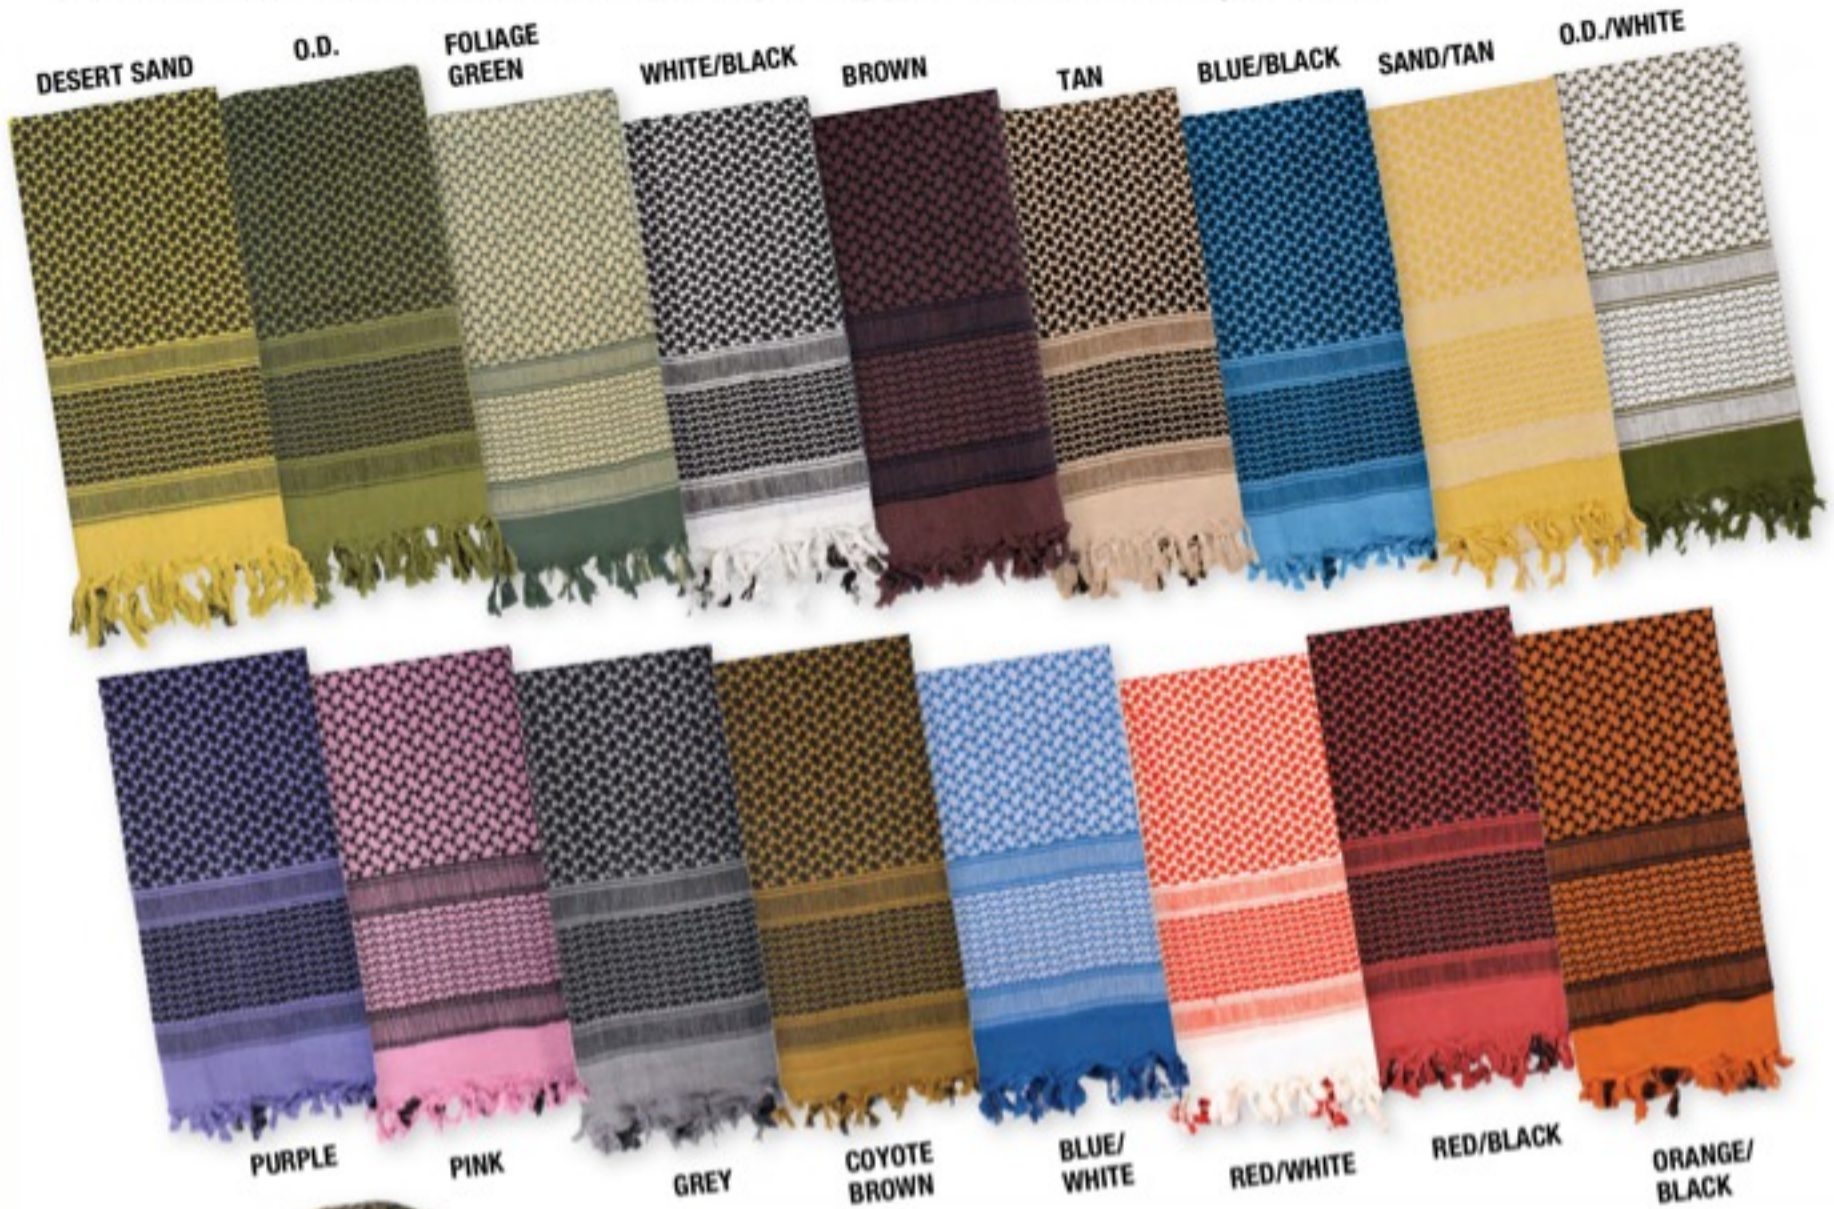

**USED BY
U.S. MILITARY
PERSONNEL
WORLDWIDE**

**GREAT
SELLER**

**ROTHCO GADSDEN
SNAKE DELUXE
SHEMAGH TACTICAL
DESERT SCARVES,
42" x 42", 100%
cotton, traditional
desert headwear
designed to protect
the head and neck
from sun and sand**