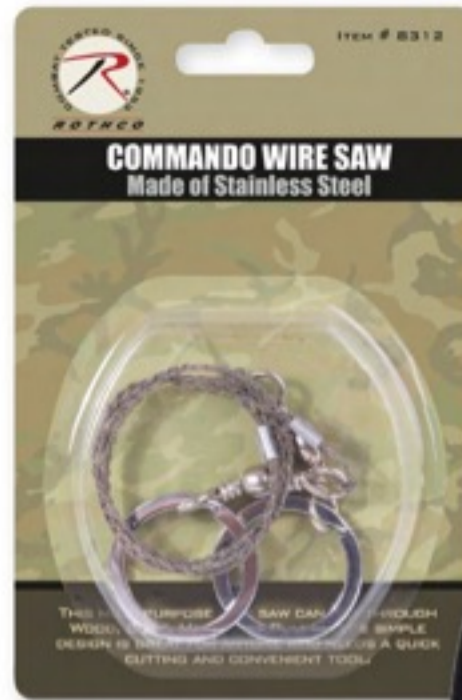

8313 ROTHCO COMMANDO WIRE SAW W/NYLON HAND STRAPS, "strongest wire saw anywhere", 48 kilo breaking strain, wrist loops add comfort & enables longer use, cuts wood, plastic bone, etc.

NEW LOW PRICE

⚠ CA Prop 65 Warning-See page 3