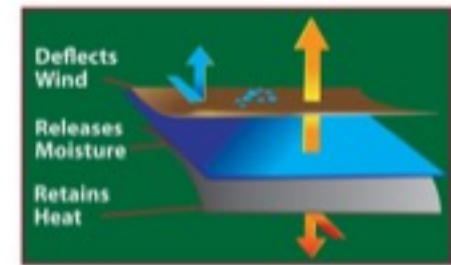

TACTICAL SOFT SHELL JACKET COLLECTION

ROTHCO COVERT SPEC OPS LIGHTWEIGHT SOFT SHELL JACKET, durable, lightweight & breathable, waterproof polyester shell, moisture wicking, Sizes: S to 3XL

PERFECT FOR SPRING, FALL AND WARMER CLIMATES

5262 BLACK, S to XL
5263 2XL **5264 3XL**

5872 OLIVE DRAB, S to XL
5873 2XL

5862 COYOTE BROWN, S to XL
5863 2XL
5864 3XL

ROTHCO SOFT SHELL TACTICAL M-65 JACKET, durable, lightweight & breathable, waterproof polyester shell, 3-layer construction reflects wind, wicks away moisture & retains body heat, Sizes: XS to 3XL

SOFT SHELL VERSION OF OUR #1 SELLING JACKET

5247 BLACK, XS to XL
5248 2XL **5249 3XL**

5744 OLIVE DRAB, XS to XL
5745 2XL **5746 3XL**

5244 COYOTE BROWN, XS to XL
5245 2XL **5246 3XL**

99750 ROTHCO BLACK SOFT SHELL MA-1 JACKET, waterproof polyester shell, 3 layer construction deflects wind, wicks away moisture and retains body heat, orange fleece lining, ribbed knit collar, cuffs & waistband, brass zippered front closure w/leather pull tab & storm flap, zippered utility pocket on sleeve, 2 front pockets with snap down flaps, Sizes: XS to XL **99751 2XL** **99752 3XL**