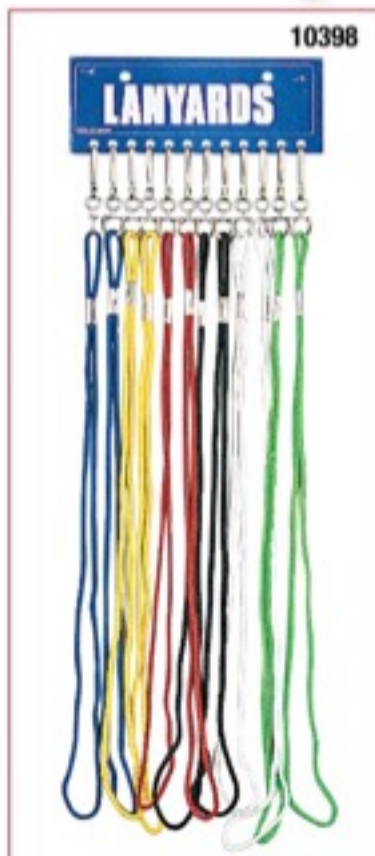

10399

10398

ROTHCO WHISTLE LANYARDS, 12 per display card, priced per each, Available in: all **BLACK (10399)**, or **ASS'T COLORS (10398)**
⚠ CA Prop 65 Warning-See page 3

9404 FOX 40 CLASSIC ORANGE SAFETY WHISTLE, 115Db, 3-chamber pealless design clears itself when submerged in water, stainless steel rustproof ring, great for professionals, rescue workers, boaters, etc., carded
⚠ CA Prop 65 Warning-See page 3