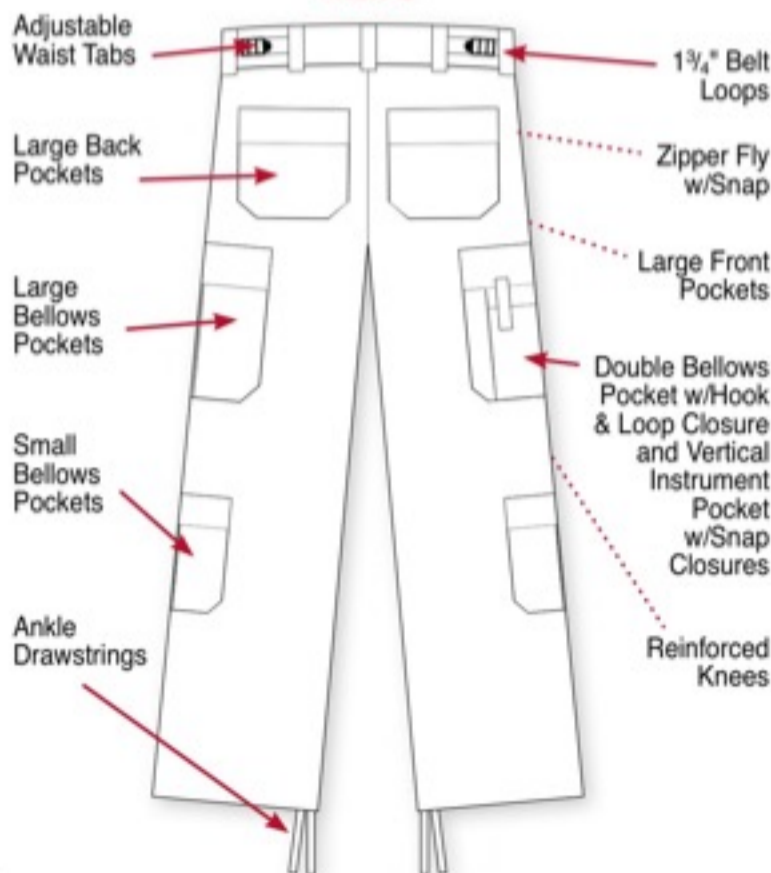

MEN'S

WOMENS SIZE CHART

Size	0	2	4	6	8	10	12	14	16	18	20	22
Waist In Inches	29 1/2	30 1/2	31 1/2	32 1/2	33 1/2	34 1/2	35 1/2	37	38 1/2	40	41 1/2	43
Hip In Inches	37	38	39	40	41	42	43	44 1/2	46	47 1/2	49	50 1/2

"The greatest EMT pants made, inexpensive, but great quality." ...Dos Boot

PUBLIC SAFETY APPAREL