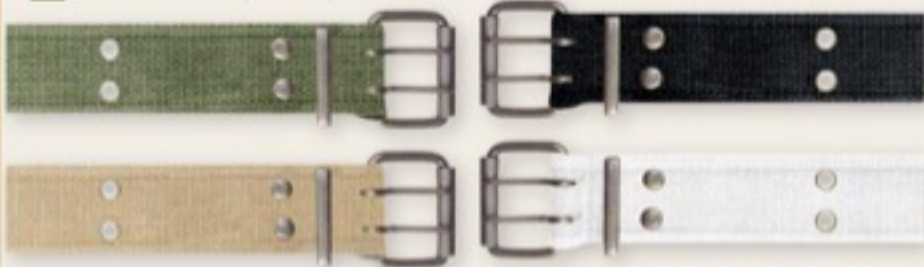

OLIVE DRAB W/BRASS BUCKLE

KHAKI W/BRASS BUCKLE

BLACK W/BRASS BUCKLE

BLACK W/BLACK BUCKLE

4171 ROTHCO VINTAGE BELT W/DOUBLE PRONG BUCKLE, 100% washed cotton, 1 3/4" wide, Available in: **OLIVE DRAB, KHAKI, BLACK & WHITE**, Sizes: XS (up to 31") **BLACK** only, S (up to 35"), M (up to 39"), L (up to 43") and XL (up to 47")
 ⚠ CA Prop 65 Warning-See page 3