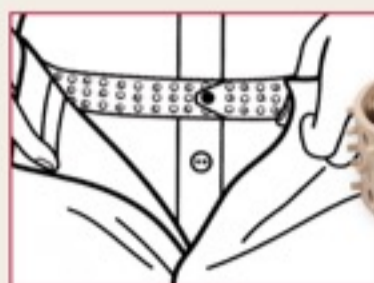

ROTHCO MILITARY STRAIGHT SHIRT STAYS, 4 per pk, single clips attach to sock & shirt tail, elastic, metal adjusters, one size fits all

⚠ CA Prop 65 Warning-See page 3

7186 HERO'S PRIDE SHIRT TAILOR RUBBER BELT SHIRT STAY, 1" wide, 44" long, cut to size, worn over your shirt and under your pants, keeps your shirt neatly tucked in your pants