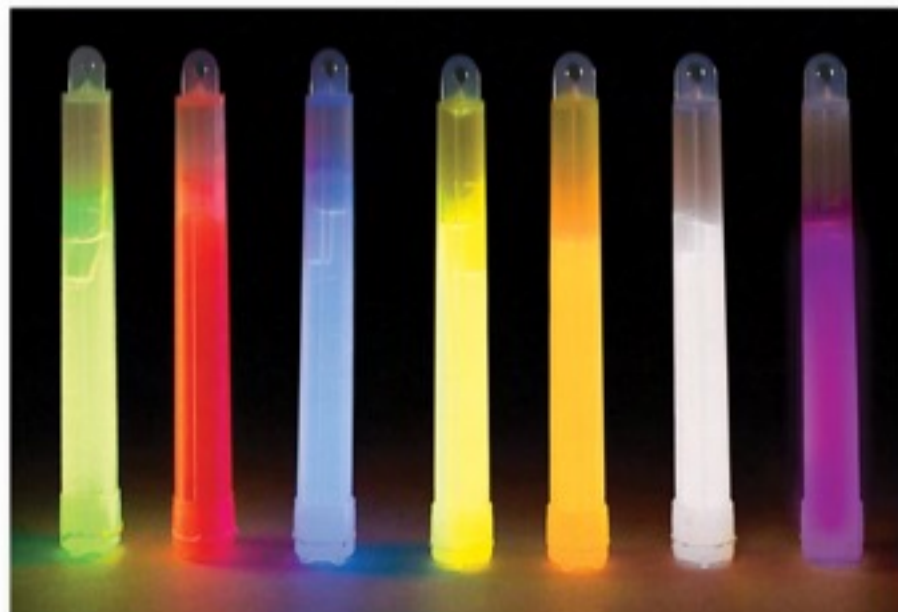

ROTHCO 6" GLOW-IN-THE-DARK CHEMICAL LIGHTSTICKS, Emits steady glow for 12 hours, great for emergencies, Halloween, camping, etc., Available in: **GREEN (707), RED (708), BLUE (709), YELLOW (710), ORANGE (712), WHITE (715) and PURPLE (725)**

ALSO SOLD IN 10 PACK PER COLOR (#1099) Available in **GREEN, RED, BLUE, YELLOW, ORANGE, WHITE or PURPLE**

⚠ CA Prop 65 Warning-See page 3