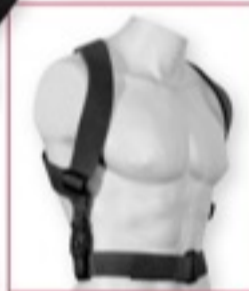

BELT SOLD SEPARATELY

⚠ CA Prop 65 Warning-See page 3

ROTHCO ANTI-RIOT SHIELDS, tough polycarbonate shield for full torso protection, aluminum handle, web arm strap, 40" x 20" x 1/8" thick, weighs just 6 lbs*

⚠ CA Prop 65 Warning-See page 3

ISO CERTIFIED