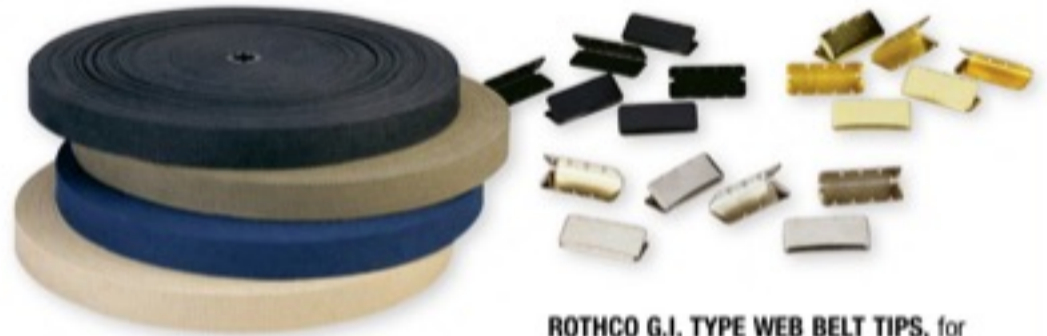

44170 KHAKI W/GOLD BUCKLE, NAVY W/CHROME BUCKLE & BLACK W/BLACK BUCKLE

4709 BLACK W/CHROME, GOLD & BLACK BUCKLES

NEW!

ROTHCO G.I. TYPE COTTON 1 1/4" WEBBING, for web belts, etc., 50 yds per roll, Available in: **BLACK (4060), O.D. (4061), NAVY BLUE (4062)** or **KHAKI (4063)**