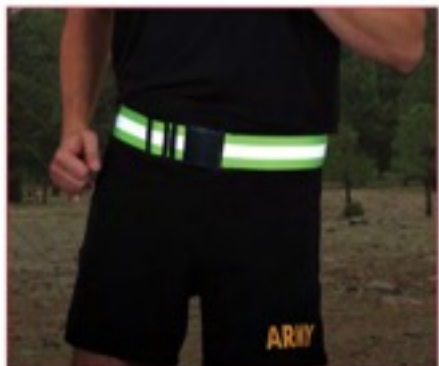

6037 ROTHCO YELLOW ELASTIC REFLECTIVE PHYSICAL TRAINING BELT, 100% polyester elastic material, 2" wide, 48" fully extended, adjustable slide buckle & side release buckle closure

⚠ CA Prop 65 Warning-See page 3