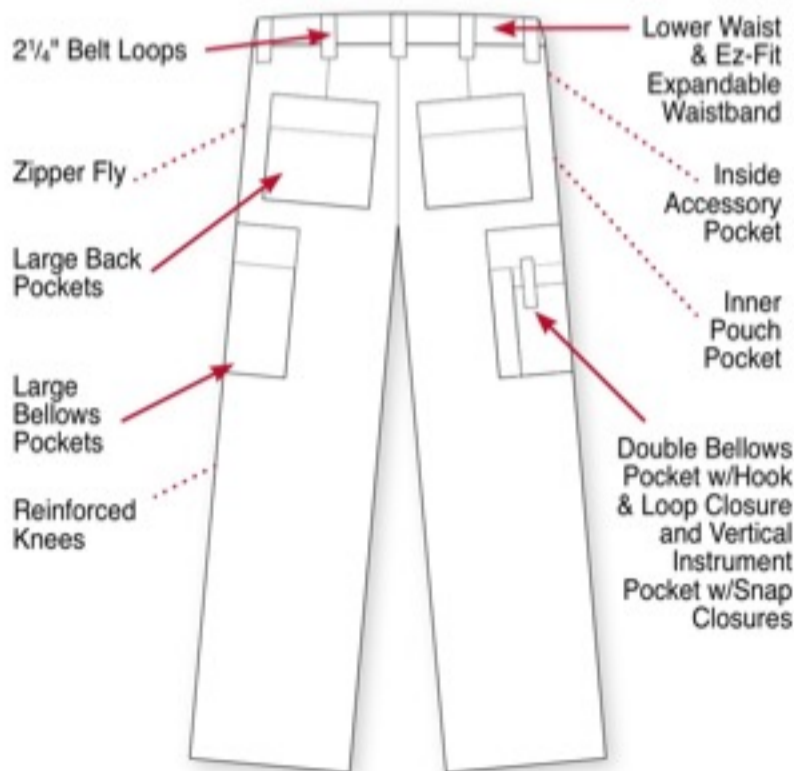

ROTHCO'S E.M.T. PANTS, excellent value, rugged 65% poly/35% cotton twill, **MENS**: pre-hemmed and ready-to-wear in short, regular & long lengths, Sizes: XS to 5XL, **WOMENS**: Rothco's exclusive women's pants offer a lower waist and expandable waistband for the perfect fit, Sizes: 0-22 (even sizes only)

ROTHCO WOMEN'S E.M.T. PANTS, 9 pockets, 31" inseam, Sizes: 0, 2, 4, 6, 8, 10, 12, 14, 16, 18, 20, 22 (Size 0 available in **BLACK & NAVY BLUE** only)

BLACK
5623

NAVY BLUE
5624

MIDNIGHT NAVY BLUE
5658

NEW COLOR!

CUT SPECIFICALLY FOR WOMEN

"The women's EMT pants are a great fit!"
...Phillip County EMS

ROTHCO MEN'S E.M.T. PANTS, 9 pockets, short, regular & long lengths, Sizes: XS to 5XL

BLACK

7823 BLACK, XS to XL
7824 2XL 7818 3XL
8823 4XL 8819 5XL
7823 SHORT LENGTHS, S to XL
7828 LONG LENGTHS, S to XL 7829 2XL

NAVY BLUE

7821 NAVY BLUE, XS to XL
7822 2XL 7819 3XL
8824 4XL 8854 5XL
7821 SHORT LENGTHS, M, L, XL
7820 LONG LENGTHS, M, L, XL

MIDNIGHT NAVY BLUE

7801 MIDNIGHT NAVY BLUE, XS to XL 7802 2XL
7803 3XL 7804 4XL

WOMEN'S