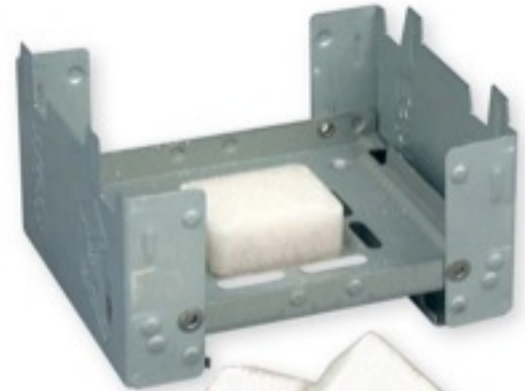

647 ESBIT 2 POSITION POCKET STOVE, lightweight pocket size steel stove folds to 3" x 4" x 3/4", ruggedly built, includes six fuel tabs*