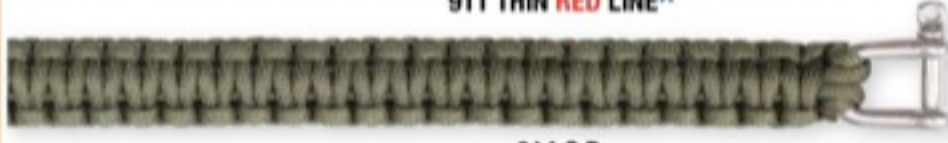

PARACORD BRACELETS, 7 strand polyester cord, $\frac{7}{16}$ " plastic curved side release buckle, $\frac{3}{4}$ " wide, Available in 7", 8", 9"
(10" lengths available in 925 & 930 only) ⚠ CA Prop 65 Warning-See page 3

PARACORD BRACELETS W/D-SHACKLE CLOSURE, 7 strand polyester cord, $\frac{3}{4}$ " wide, stainless steel D-shackle closure, Available in 7", 8", 9" lengths, unless noted ⚠ CA Prop 65 Warning-See page 3

914 O.D.

DELUXE PARACORD BRACELETS, 7 strand polyester cord, $\frac{5}{8}$ " plastic curved side release buckle, $\frac{7}{8}$ " wide, $\frac{3}{8}$ " thick, Available in: 7", 8", 9" lengths ⚠ CA Prop 65 Warning-See page 3

ROTHCO PARACORD KEYCHAINS W/CARABINER, 7 strand polyester cord, zinc alloy split ring and black 60mm carabiner to attach keys to your belt or bag ⚠ CA Prop 65 Warning-See page 3

ROTHCO PARACORD KEY CHAINS, polyester cord, zinc alloy split ring and clasp to attach keys to your belt or bag ⚠ CA Prop 65 Warning-See page 3

[^] Proceeds from this purchase benefit families of fallen First Responders. See page 5 for details.

PARACORD ACCESSORIES