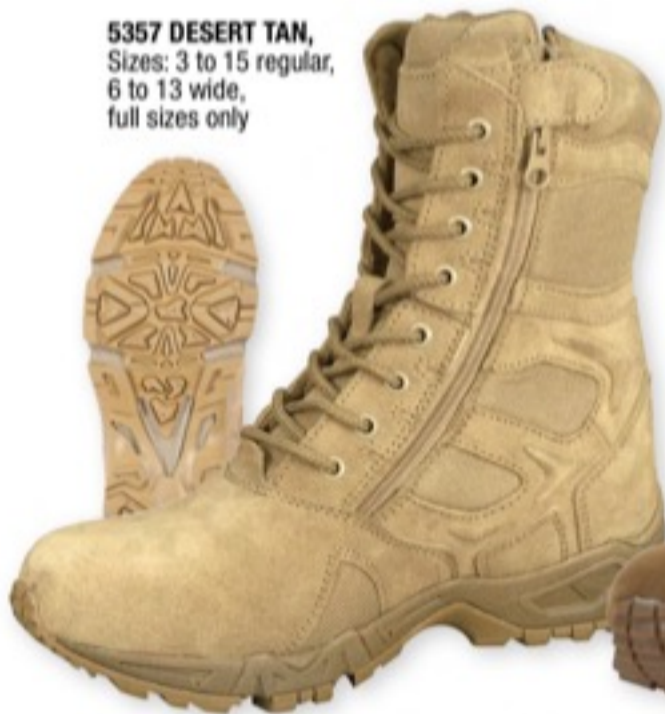

"The Rothco Forced Entry Desert Deployment is my favorite boot to wear." ...Edwin

5357 DESERT TAN, Sizes: 3 to 15 regular, 6 to 13 wide, full sizes only

5763 COYOTE BROWN AR 670-1 COMPLIANT COLOR, Sizes: 5 to 13 regular, full sizes only