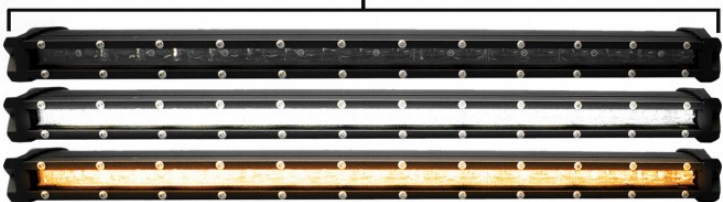

LOPRO SERIES DUAL FUNCTION SINGLE ROW LIGHT BARS

LOPRO

dual-function led light bars

19.5" End to End

- 50,000 Hour Lifetime
- Amber on-road marker function & high power white function
- Includes wiring harness w/ 2-function Race Sport switch
- Great for marker/signal lights, work lights or running lights
- Perfect for off-road, emergency, & public use