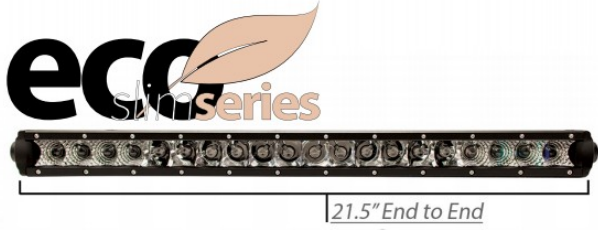

ECO SERIES DUAL ROW & ECO-SLIM SERIES SINGLE ROW LIGHT BARS

- 3 WATTS
- 6500 KELVIN
- 9-16 VOLTS AC
- 2.8-23.8 AMPS
- COMBO
- WARRANTY
- 1YR WARRANTY