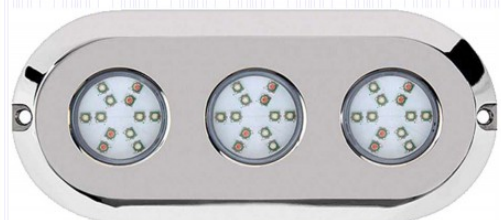

MSUWL180RGB
180W 3-Pod Puck Style
LED Underwater Lights