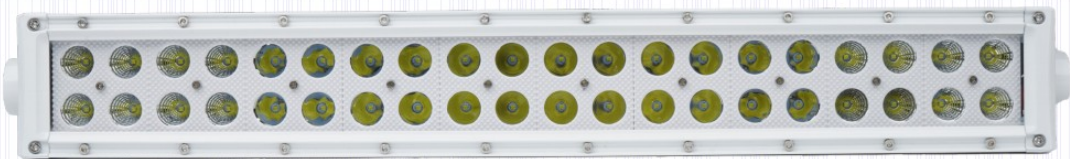

PROFESSIONAL GRADE MARINE SERIES LIGHT BARS

- Single Row & Dual Row
- Straight & Wraparound
- White casing & faceplates
- Special optics improve light projection
- Perfect for any marine lighting situation
- Available in a variety of sizes for any application

MSLBWAH
*Light Bar Harness for Straight & Wraparound Bars
 (Sold Separately)*

| SKU | Product Description |
|-------------------|----------------------------------------------------------------|
| <i>MS120WW-WA</i> | <i>20" 120W Marine Grade Dual Row Wraparound LED Light Bar</i> |
| <i>MS180WW-WA</i> | <i>30" 180W Marine Grade Dual Row Wraparound LED Light Bar</i> |
| <i>MS240WW-WA</i> | <i>40" 240W Marine Grade Dual Row Wraparound LED Light Bar</i> |
| <i>MS288WW-WA</i> | <i>50" 288W Marine Grade Dual Row Wraparound LED Light Bar</i> |

| SKU | Product Description |
|------------------|---------------------------------------------------------------|
| <i>MS36WWDS</i> | <i>6.5" 36W Marine Grade Dual Row Straight LED Light Bar</i> |
| <i>MS72WWDS</i> | <i>10.5" 72W Marine Grade Dual Row Straight LED Light Bar</i> |
| <i>MS120WWDS</i> | <i>20" 120W Marine Grade Dual Row Straight LED Light Bar</i> |
| <i>MS180WWDS</i> | <i>30" 180W Marine Grade Dual Row Straight LED Light Bar</i> |
| <i>MS240WWDS</i> | <i>40" 240W Marine Grade Dual Row Straight LED Light Bar</i> |
| <i>MS288WWDS</i> | <i>50" 288W Marine Grade Dual Row Straight LED Light Bar</i> |
| <i>MS300WWDS</i> | <i>52" 300W Marine Grade Dual Row Straight LED Light Bar</i> |