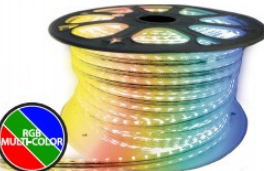

164FT 5050 ATMOSPHERE LIGHTING REELS

- CE & ROHS Certified
- Total length: 164' per reel
- 60 LEDs, 5W per meter
- Perfect for pools, decks, bars, home theaters, and more
- Cuttable every 20" for versatile application

RS-5050-164FT-RGB
RGB Multi-Color
(Includes Controller)