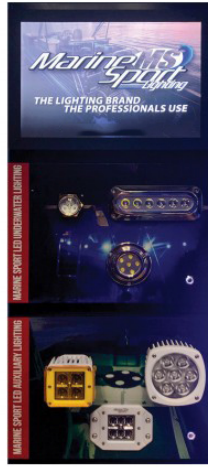

RS5A-5M

- 5-Axis Marine Sport 2-Panel Display Includes:
2. Marine Hull/Transom Lights
   - Drain Plug Lights
   - Marine LED Spot Lights
   - Marine LED Flush Mounts

Race Sport & 5 Axis also offer category specific and custom built lighting displays. These powersports and Marine Sport Lighting displays, for example, show direct application imagery as well as specialty products or even brochures for the category, further gearing the display towards your customer.