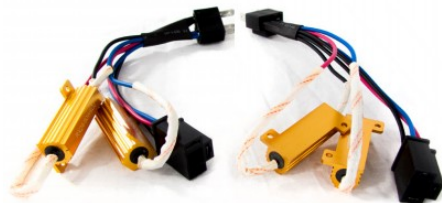

RSCAS9004

CANBUS Decoder Interface Part for 9004

RSCAS9007

CANBUS Decoder Interface Part for 9007

LED HEADLIGHT INTERFACE PARTS

- Plug-&-Play 2-resistor interface cables to prevent error lights on aftermarket bi-xenon LED or HID kit installs