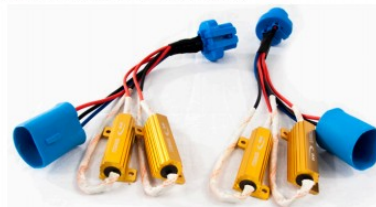

RS-2RES-CON-9004

9004 Plug & Play Interface Cable w/ 2 Resistors (Pair)

RS-2RES-CON-9007

9007 Plug & Play Interface Cable w/ 2 Resistors (Pair)

PROP 65 WARNING: THIS PRODUCT CAN EXPOSE YOU TO CHEMICALS, WHICH ARE KNOWN TO THE STATE OF CALIFORNIA TO CAUSE CANCER AND BIRTH DEFECTS OR OTHER REPRODUCTIVE HARM.