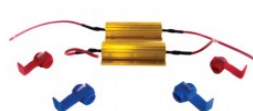

30HM75WATT

PROP 65 WARNING: THIS PRODUCT CAN EXPOSE YOU TO CHEMICALS, WHICH ARE KNOWN TO THE STATE OF CALIFORNIA TO CAUSE CANCER AND BIRTH DEFECTS OR OTHER REPRODUCTIVE HARM.