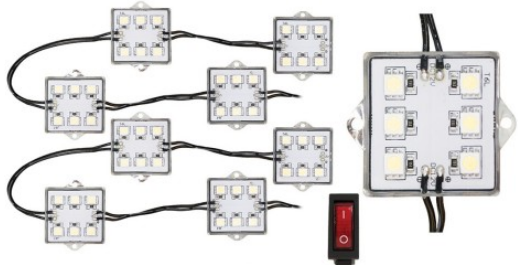

- Attaches to the side wall of your truck bed, taking up virtually no room but providing ample illumination.
- Mounts using heavy duty adhesive backing
- Produces a crisp, cool white light
- 20" in length

RS-LED-20BEDW
20" LED Truck Bed Strip Kit w/ Switch

- Two strips of four pods each, utilizing six 5050 LEDs
- 2-hole screw mount
- Available in Blue and White
- Includes toggle switch

RSBRB
High Powered LED Truck Bed Rail Lighting (Blue)

RSBRW
High Powered LED Truck Bed Rail Lighting (White)