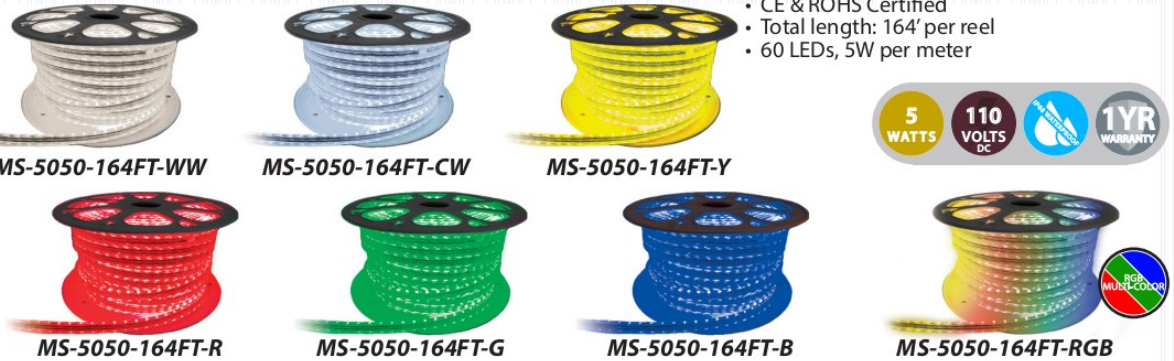

- 5050 high powered LED strip lighting reels in clear, waterproof sealed sleeves
- IP67 rated marine grade strips
- RGB strips include remote & controller

| SKU | Product Description |
|------------------|----------------------------------------------------------|
| MS16FTWSTRIP-W | 16ft Waterproof Sleeved 5050 LED Strip (White) |
| MS16FTWSTRIP-R | 16ft Waterproof Sleeved 5050 LED Strip (Red) |
| MS16FTWSTRIP-G | 16ft Waterproof Sleeved 5050 LED Strip (Green) |
| MS16FTWSTRIP-B | 16ft Waterproof Sleeved 5050 LED Strip (Blue) |
| MS16FTWSTRIP-Y | 16ft Waterproof Sleeved 5050 LED Strip (Yellow) |
| MS16FTWSTRIP-P | 16ft Waterproof Sleeved 5050 LED Strip (Purple) |
| MS16FTWSTRIP-RGB | 16ft Waterproof Sleeved 5050 LED Strip (RGB Multi-Color) |
| MS16FTWSTRIP-UV | 16ft Waterproof Sleeved 5050 LED Strip (UV) |
| MS24FTWSTRIP-W | 24ft Waterproof Sleeved 5050 LED Strip (White) |
| MS24FTWSTRIP-R | 24ft Waterproof Sleeved 5050 LED Strip (Red) |
| MS24FTWSTRIP-G | 24ft Waterproof Sleeved 5050 LED Strip (Green) |
| MS24FTWSTRIP-B | 24ft Waterproof Sleeved 5050 LED Strip (Blue) |
| MS24FTWSTRIP-Y | 24ft Waterproof Sleeved 5050 LED Strip (Yellow) |
| MS24FTWSTRIP-RGB | 24ft Waterproof Sleeved 5050 LED Strip (RGB Multi-Color) |
| RSSM5050IP68-C | 16ft Waterproof Sleeved 5050 LED Strip w/ Chasing |

LED ILLUMINATED LOGO ROCKER SWITCHES

Switches

- CD/RoHS Compliant
- 1.75" x 1" x 1.75"
- Five 1/4" male contact terminals

* Available in White or Blue

2-Port USB Panels

- CD/RoHS Compliant
- 1.75" x 1" x 1.75"
- Two 1/4" male contact terminals

* Available in White or Blue

164FT 5050 110V PIER LIGHTING REELS

- Durable accent lighting solution for piers
- Cuttable every 20" for versatile applications
- CE & ROHS Certified
- Total length: 164' per reel
- 60 LEDs, 5W per meter