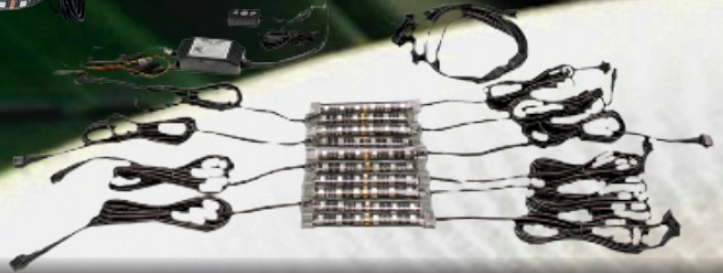

SKU	Product Description
RSBTRGBL2	ColorSMART® Bluetooth Controlled RGB LED Underbody Accent Kit
RSIKCS	ColorSMART® Bluetooth Controlled RGB LED Interior Accent Kit
RSMKCS	ColorSMART® Bluetooth Controlled RGB LED Motorcycle Accent Kit
RS7RGBH2	7" LED Headlight Conversion Lens Pair w/ ColorSMART® Halo
RS3037050	7" & 4" LED Headlight/Fog Conversion Lens Kit w/ ColorSMART® Halo
RS162RGB	4" Wrangler Fog Light Conversion w/ ColorSMART® Halo
RS990RGB	7" LED Headlight Conversion Lens Pair w/ ColorSMART® 360° Accents
RS801CS	5' ColorSMART® Bluetooth Controlled RGB LED Flagpole Whip
RS802CS-C	5' ColorSMART® Bluetooth Controlled RGB LED Flagpole Whip w/ Chasing ColorSMART® DemonEYE® Headlight Conversion Kits listed on Page 16 ColorSMART® LED Glow Pod Rock Light Kits listed on Page 40