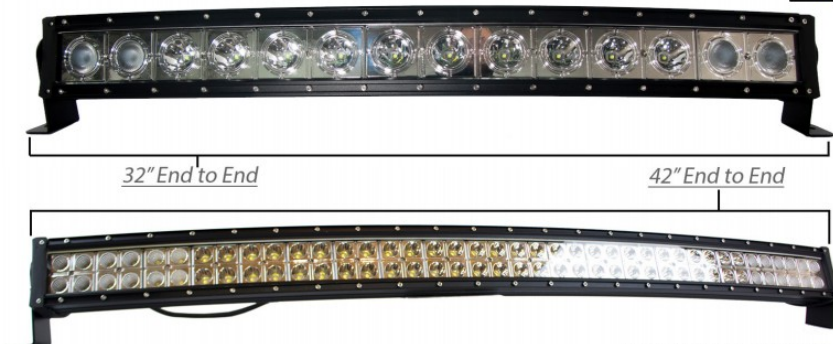

Product Description

WRAPAROUND STYLE SINGLE ROW & DUAL ROW LIGHT BARS

- 50,000 Hour Lifetime
- Dual Row - 3W emitters
- Single Row - 10W emitters

- 3 WATTS
- 10 WATTS
- 6500 KELVIN
- 12-24 VOLTS AC

SKU

| | |
|----------------|-------------------------------------------------------|
| RS-SRWRAP-100W | 22" 100W/10,000LM Single Row Wraparound LED Light Bar |
| RS-SRWRAP-140W | 32" 140W/14,000LM Single Row Wraparound LED Light Bar |
| RS-SRWRAP-200W | 42" 200W/20,000LM Single Row Wraparound LED Light Bar |
| RS-SRWRAP-240W | 52" 240W/24,000LM Single Row Wraparound LED Light Bar |
| RS-DRWRAP-120W | 22" 120W/8,400LM Dual Row Wraparound LED Light Bar |
| RS-DRWRAP-180W | 32" 180W/11,900LM Dual Row Wraparound LED Light Bar |
| RS-DRWRAP-240W | 42" 240W/14,900LM Dual Row Wraparound LED Light Bar |
| RS-DRWRAP-300W | 52" 300W/18,000LM Dual Row Wraparound LED Light Bar |