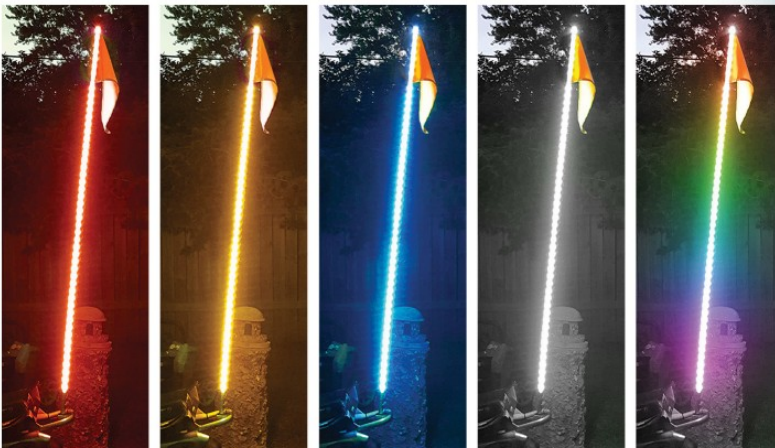

SKU

Product Description

RS8193FTBT	3ft 5050 ColorSMART® Bluetooth LED Whip (RGB Multi-Color w/ Chasing)
RS8195FTBT	5ft 5050 ColorSMART® Bluetooth LED Whip (RGB Multi-Color w/ Chasing)
RS8193FT	3ft 5050 ColorADAPT® RF LED Flagpole Whip (RGB Multi-Color w/ Chasing)
RS8195FT	5ft 5050 ColorADAPT® RF LED Flagpole Whip (RGB Multi-Color w/ Chasing)
RS801CS	5ft 5050 ColorSMART® Bluetooth LED Flagpole Whip (RGB Multi-Color)
RS802CS-C	(2) 5ft 5050 ColorADAPT® LED Flagpole Whips (RGB Multi-Color w/ Chasing)
RSQG6FTRGB	6ft 5050 RF LED Flagpole Whip (RGB Multi-Color)
RSQG5FTRGB	5ft 5050 RF LED Flagpole Whip (RGB Multi-Color)
RSQG6FTW	6ft 5050 Single Color LED Flagpole Whip (White)
RSQG6FTR	6ft 5050 Single Color LED Flagpole Whip (Red)
RSQG6FTG	6ft 5050 Single Color LED Flagpole Whip (Green)
RSQG6FTB	6ft 5050 Single Color LED Flagpole Whip (Blue)
RSQG6FTO	6ft 5050 Single Color LED Flagpole Whip (Orange)
RSQG6FTW	5ft 5050 Single Color LED Flagpole Whip (White)
RSQG6FTR	5ft 5050 Single Color LED Flagpole Whip (Red)
RSQG6FTG	5ft 5050 Single Color LED Flagpole Whip (Green)
RSQG6FTB	5ft 5050 Single Color LED Flagpole Whip (Blue)
RSQG6FTO	5ft 5050 Single Color LED Flagpole Whip (Orange)