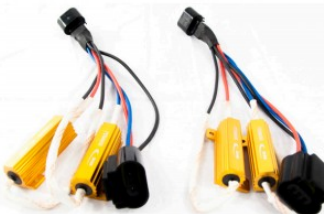

RS-2RES-CON-H13

H13 Plug & Play Interface Cable w/ 2 Resistors (Pair)