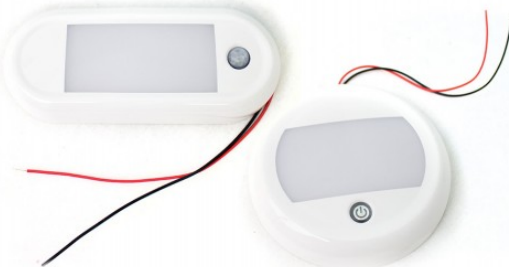

RS194W1000

1.5" Exterior Watertight LED Courtesy Light (White)

RS194B1002

1.5" Exterior Watertight LED Courtesy Light (Blue)

SMART TOUCH DOME LIGHT PANELS

- Great for boat cabin lights, RV dome lights, cabinet lights, overhead lights, display case lights, and more