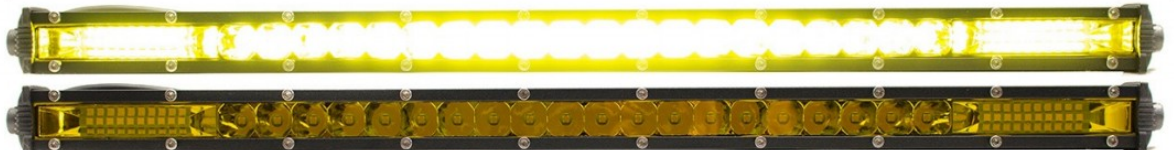

RS716075
7" 75W CREE Work Light
w/ Dual Function DRL

RSL020A
20" Amber Fog Cutter Super Slim
LED Micro Light Bar w/ Deutch Connector

5-AXIS INNOVATION

PROFESSIONAL WALL DISPLAYS

Born from retailers' desire to set themselves apart from their competitors, 5 Axis Innovations created a new landscape for businesses across the country to reach their individual markets by creating luxury show rooms using state of the art signage and displays.