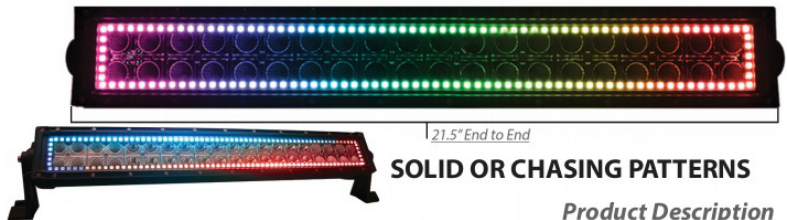

- Two Rows of 3W Emitters
- ColorADAPT® halo ring offers a vibrant RGB LED accent
- Include high quality RGB controllers & multi-function RF remotes

21.5" End to End
SOLID OR CHASING PATTERNS

SKU	Product Description
RS8RGBLB-C	8" ColorADAPT® Series 36W/2,340LM Dual Row LED Light Bar w/ Chasing Patterns
RS14RGBLB-C	14" ColorADAPT® Series 72W/4,680LM Dual Row LED Light Bar w/ Chasing Patterns
RS22RGBLB-C	22" ColorADAPT® Series 120W/7,800LM Dual Row LED Light Bar w/ Chasing Patterns
RS32RGBLB-C	32" ColorADAPT® Series 180W/10,700LM Dual Row LED Light Bar w/ Chasing Patterns
RS42RGBLB-C	42" ColorADAPT® Series 240W/15,600LM Dual Row LED Light Bar w/ Chasing Patterns
RS50RGBLB-C	50" ColorADAPT® Series 288W/19,700LM Dual Row LED Light Bar w/ Chasing Patterns