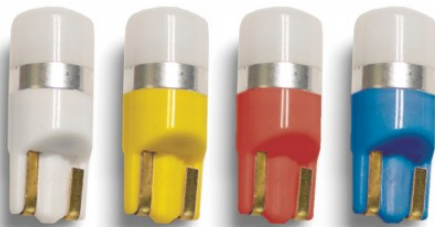

LED DOME PANEL REPLACEMENTS

Dome panels available in a variety of sizes for easy, versatile installation

- Includes wiring adapters for T10 (194), BA9S, & festoon style bulbs
- 6 to 24-Chip options available in White, Amber, Red, & Blue
- Adhesive backing to eliminate vibration