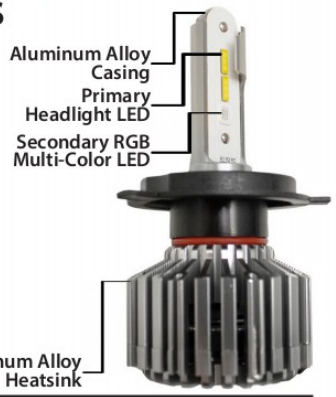

NEW **2000 LUX** **RGB MULTI-COLOR** **SMARTPHONE CONTROLLED** **1YR WARRANTY**

(*)CARGBV2

* Available in the Following Bases:
5202, H4, H7, H8, H9, H10, H11, H13, 9004, 9005, 9006, 9007, & 9012

PROJECTOR COMPLIANT 4-SIDED LED HEADLIGHT KITS

- 4-sided bulbs make for 360° beam angle
- Copper/Aluminum alloy heatsink w/ turbo fan technology
- Verified through our rigorous testing process, lower heat output & 360° angle make these the best performance LED kit for projectors

PROJECTOR COMPLIANT **6500 KELVIN** **HOT SELLER** **1YR WARRANTY**