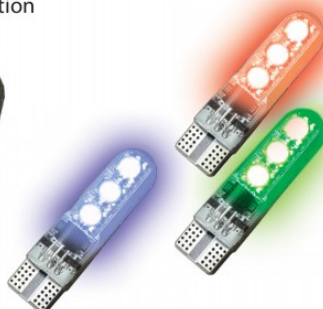

RST10RGBK

LOW PROFILE DOMED T10 LED BULBS

- Translucent diffused dome allows for more uniform light output
- Low profile bulb allows for more universal use as map lights, license plate lights, and more

- **RST10MLK - WHITE**
- **RST10MLKA - AMBER**
- **RST10MLKR - RED**
- **RST10MLKB - BLUE**