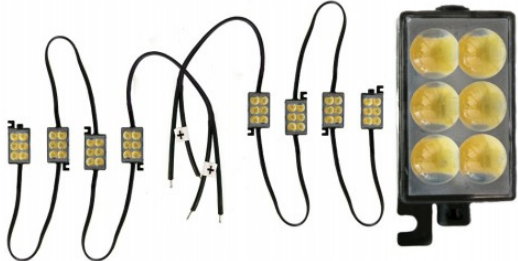

- Two strips of four pods each utilizing six 3528 LEDs for effective truck bed lighting at a competitive price
- Hook mounts onto the rails of your truck bed

RS-4P-LEDBED
LED Truck Bed Rail Lighting (White)

LED TOW HITCH LIGHTING

- Fits over the hitch bar to provide a more secure fit
- Provides increased visual light for backup safety and hitch hookup
- Utilizes two pods with twelve 3528 LEDs each

RS-2P-LEDHITCH
Hitch Bar Mount LED Hitch Pod Lights