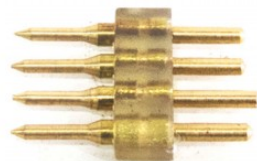

RS-DHC5050SC
Double-Headed Connector
for Single Color Strips

RGB MULTI-COLOR ACCESSORIES

RS-RGBPC-5050
Spare Power Cord
for RGB Multi-Color Strips

RS-CP5050RGB
Connector Pin
for RGB Multi-Color Strips

RS-ICONN-5050RGB
I-Connector
for RGB Multi-Color Strips