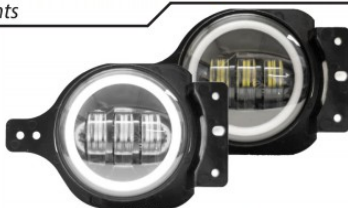

RS3030DRJL

(2) 4" Jeep JL Fog Light Replacements w/ White LED Halo DRL