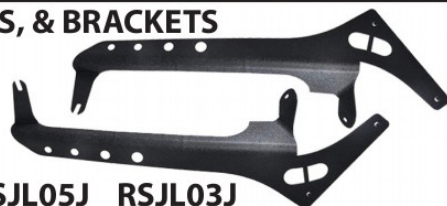

JEEP JL LED AUXILIARY LIGHT BARS, SPOT LIGHTS, & BRACKETS

RSJLPB001

- Fits 2018-2019 Jeep Wrangler JL
- Holds up to four auxiliary spots
- RS Star Race Sport logo on both brackets

RSJL24KIT

(4) 3x3.5" 24W Blacked Out® Cube Spots w/ Jeep Wrangler JL Window Pillar Mount Brackets

RSJL05J RSJL03J

Jeep JL 50" Straight Light Bar Window Pillar Brackets Jeep JL 52" Straight Light Bar Window Pillar Brackets

RSJL50HB

(2) Jeep JL 52" Hood Mount Brackets for LoPro, Stealth, & HD Light Bars