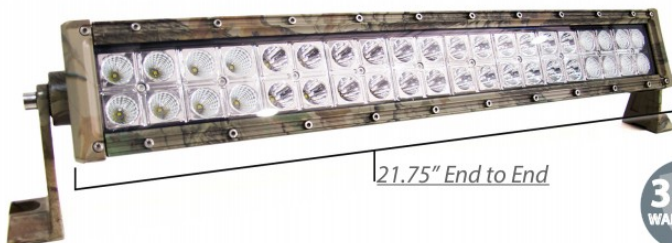

- 3 WATTS
- 6500 KELVIN
- 12-24 VOLTS AC
- 3-24 AMPS
- IP67

SKU

RS-CAMO-36W	8" Camo Series 36W/2,340LM Dual Row LED Light Bar
RS-CAMO-120W	22" Camo Series 120W/7,800LM Dual Row LED Light Bar
RS-CAMO-180W	32" Camo Series 180W/10,700LM Dual Row LED Light Bar
RS-CAMO-240W	42" Camo Series 240W/15,600LM Dual Row LED Light Bar
RS-CAMO-300W	52" Camo Series 300W/20,000LM Dual Row LED Light Bar

Product Description

WRAPAROUND STYLE SINGLE ROW & DUAL ROW LIGHT BARS

- 50,000 Hour Lifetime
- Dual Row - 3W emitters
- Single Row - 10W emitters

- 3 WATTS
- 10 WATTS
- 6500 KELVIN
- 12-24 VOLTS AC