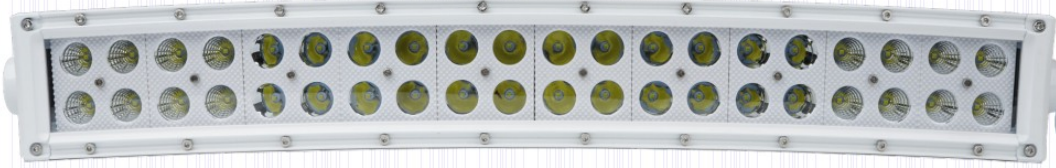

PROFESSIONAL GRADE MARINE SERIES LIGHT BARS

- Single Row & Dual Row
- Straight & Wraparound
- White casing & faceplates
- Special optics improve light projection
- Perfect for any marine lighting situation
- Available in a variety of sizes for any application

MSLBWAH
*Light Bar Harness for Straight & Wraparound Bars
 (Sold Separately)*

| SKU | Product Description |
|-------------------|----------------------------------------------------------------|
| <i>MS120WW-WA</i> | <i>20" 120W Marine Grade Dual Row Wraparound LED Light Bar</i> |
| <i>MS180WW-WA</i> | <i>30" 180W Marine Grade Dual Row Wraparound LED Light Bar</i> |
| <i>MS240WW-WA</i> | <i>40" 240W Marine Grade Dual Row Wraparound LED Light Bar</i> |
| <i>MS288WW-WA</i> | <i>50" 288W Marine Grade Dual Row Wraparound LED Light Bar</i> |

| SKU | Product Description |
|------------------|---------------------------------------------------------------|
| <i>MS36WWDS</i> | <i>6.5" 36W Marine Grade Dual Row Straight LED Light Bar</i> |
| <i>MS72WWDS</i> | <i>10.5" 72W Marine Grade Dual Row Straight LED Light Bar</i> |
| <i>MS120WWDS</i> | <i>20" 120W Marine Grade Dual Row Straight LED Light Bar</i> |
| <i>MS180WWDS</i> | <i>30" 180W Marine Grade Dual Row Straight LED Light Bar</i> |
| <i>MS240WWDS</i> | <i>40" 240W Marine Grade Dual Row Straight LED Light Bar</i> |
| <i>MS288WWDS</i> | <i>50" 288W Marine Grade Dual Row Straight LED Light Bar</i> |
| <i>MS300WWDS</i> | <i>52" 300W Marine Grade Dual Row Straight LED Light Bar</i> |