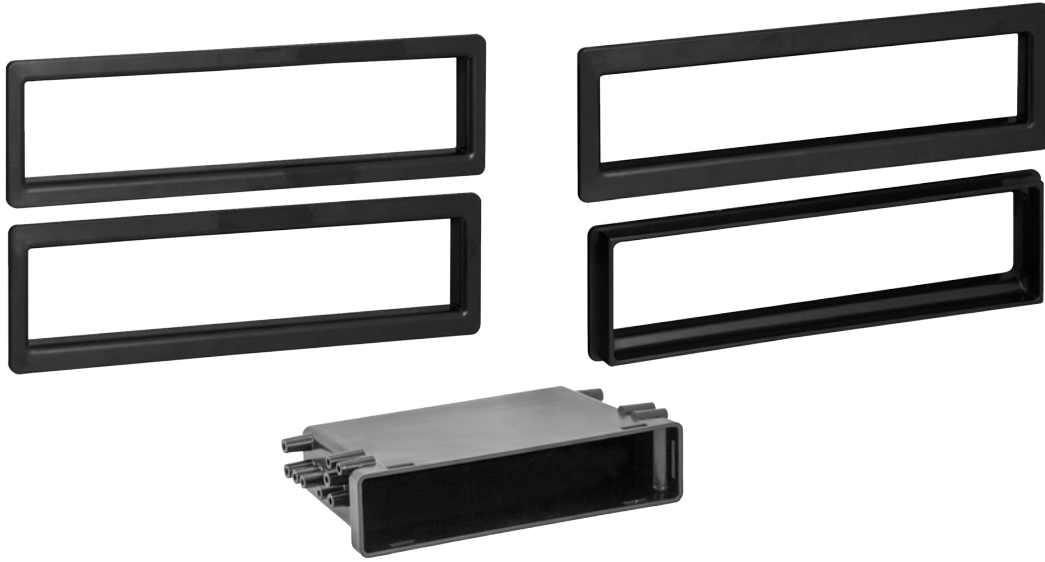

2017 NEW DASH KITS

FITS TOYOTA

88-00-9006

D

TOYOTA | NISSAN | SUBARU | MITSUBISHI **Multi-Kit 1982-2008**

- Four trim plates and one pocket for multiple Toyota, Nissan, Subaru, and Mitsubishi applications