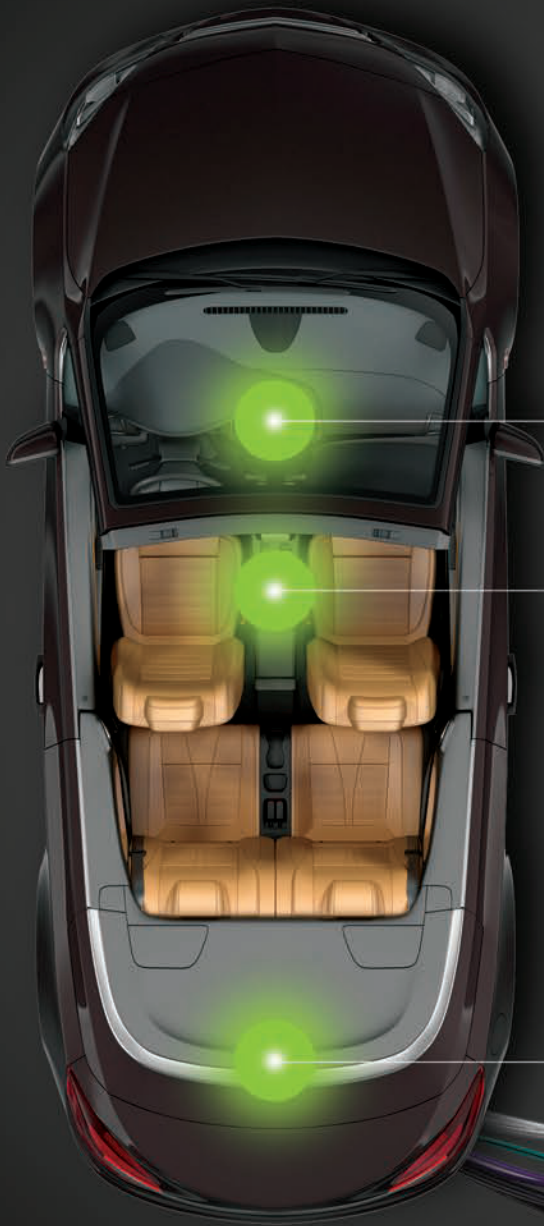

We Combined an Interface & DSP for Digitally Amplified Vehicles

TO SAVE YOU TIME & MONEY!