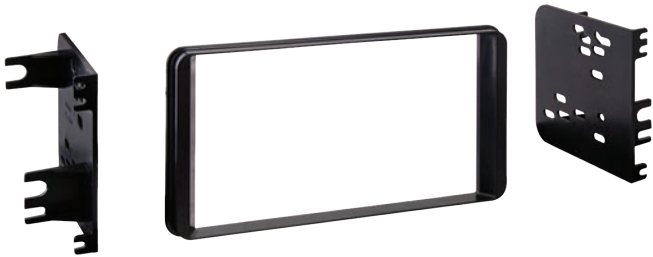

FITS TOYOTA

95-8265HG

TOYOTA **CH-R 2018-UP***

- Specifically designed for Double-DIN installations
- Painted high gloss black to match the factory finish