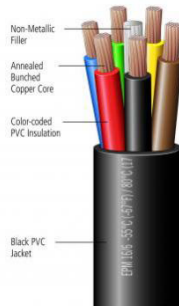

PRIMARY WIRE

14 GAUGE, STRANDS: 19/27, BLACK PVC JACKET, 60V OR LESS

NEW JPW6100 6 CONDUCTOR **100 FT SPOOL**

NEW JPW7100 7 CONDUCTOR **100 FT SPOOL**