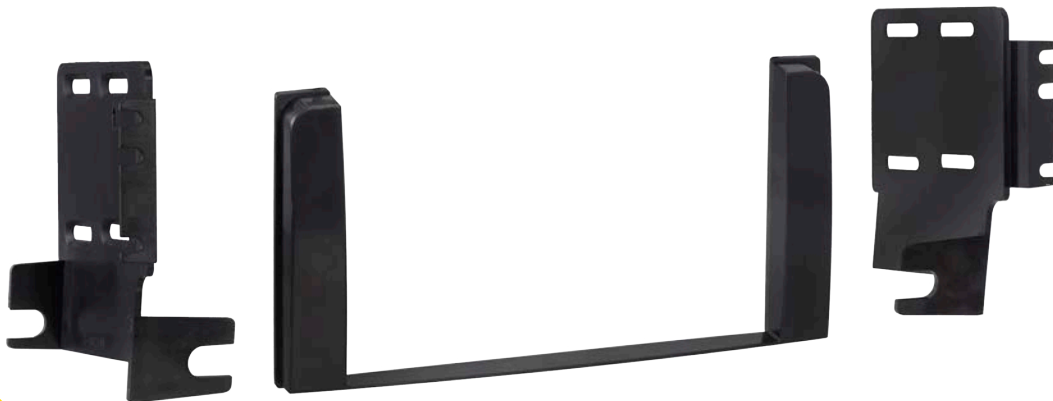

FITS TOYOTA

95-8265HG

TOYOTA **CH-R 2018-UP***

- Specifically designed for Double-DIN installations
- Painted high gloss black to match the factory finish

99-8265HG

TOYOTA **CH-R 2018-UP***

- Includes a pocket for Single-DIN installations
- Painted high gloss black to match the factory finish