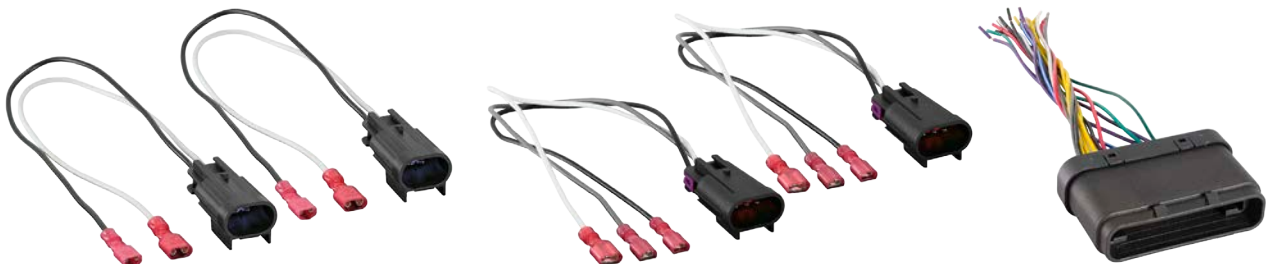

99-9721

POLARIS Slingshot 2015-UP*

- Custom textured trim to match the factory finish with a built-in, retractable, smoke-tinted splash guard
- Specifically designed for Double-DIN installations
- Painted scratch-resistant matte black

70-9721 radio wire harness and 72-9701 and 72-9702 speaker harness solutions are available and sold separately