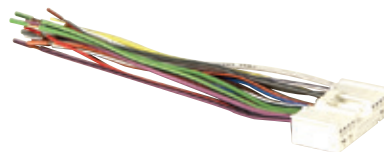

71-7903

MAZDA 2001-UP*

- Plugs into OEM radio