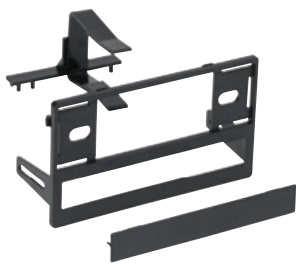

HONDA

99-7889

HONDA Prelude 1992-1996

- Professional Installer Series TurboKit offers quick conversion from 2-shaft to DIN
- Includes 1/4" or 1/2" DIN equalizer provision with side supports
- Factory-style rear support bracket