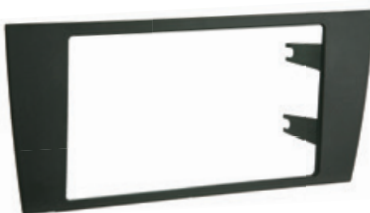

95-8155

LEXUS ES Series 1997-2001

- Designed specifically for the installation of Double-DIN radios
- Painted matte black to match OEM color and finish