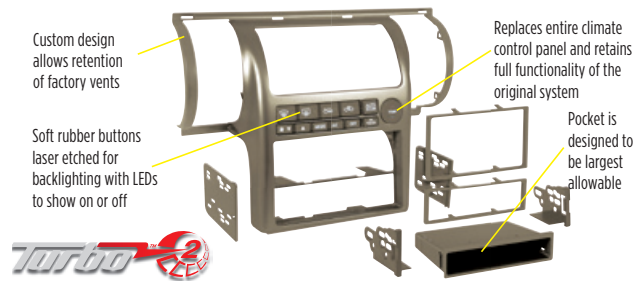

- Painted scratch-resistant matte black to match the factory color and appearance.
- A pocket is included for Single-DIN installations

99-7604

INFINITI G35 2003-2004

- Replaces entire climate control panel
- Retains full functionality of the HVAC system
- Custom design allows retention of the factory air vents in their original location
- Recessed DIN opening
- Metra's patented quick release Snap-In ISO Mounting System with ISO trim ring
- Double-DIN radio trim included
- Contoured to match factory dash
- Comes with oversized storage pocket
- High-grade ABS plastic
- Comprehensive instruction manual
- All necessary hardware included for easy installation
- Painted silver to match OEM color and finish