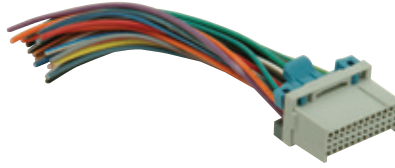

71-2001

GM 1994-2004
• Plugs into OEM radio (32 pin)
• Power/4-speakers

70-2003

GM **1998-2006** | KIA **Sorento EX 2003-2006**
 TOYOTA **Matrix 2003-2004** | HYUNDAI **Santa Fe with Monsoon 2003-2006**

- Plugs into car harness at radio (24 pin)
- Power/4-speakers