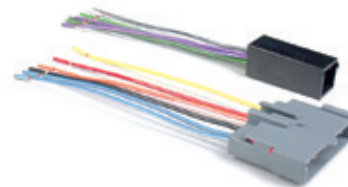

70-5511

FORD Premium Sound System 1989-2000
• Amplifier integrator system for aftermarket radios 35-watts or less
• Plugs into car harness (power and pre-amp)
• Plugs into car harness at radio