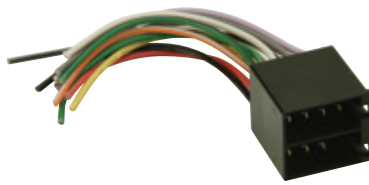

70-9401

LAND ROVER **Discovery** **1999-2004**
MERCEDES-BENZ **Non-Amp** **1999-2004**

- Plugs into car harness
- Power/4-speakers