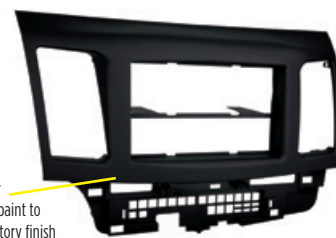

Texture with color matched paint to match factory finish

99-7011

MITSUBISHI Lancer 2008-UP*

- Metra's patented quick release Snap-In ISO Mounting System with ISO trim ring
- Removable oversized storage pocket with built-in radio supports
- Allows retention of factory climate controls in their original location
- DIN & Double-DIN