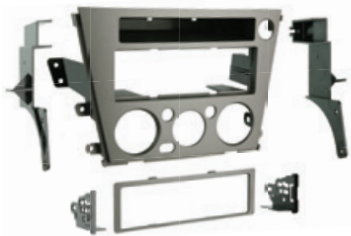

99-8901

SUBARU **Legacy | Outback 2.5i 2005-2009**

1. (With manual climate controls)
2. Metra's patented quick release Snap-In ISO Mounting System with ISO trim ring
   - Allows retention of factory climate controls in their original location
   - Contoured, textured and painted gray to compliment factory dash