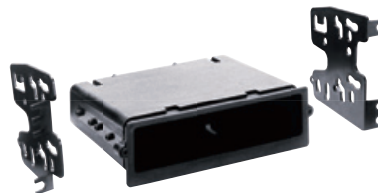

99-3051

D

CHEVROLET **Corvette 1990-1996**

- Mounts an ISO mount radio with included pocket
- Accepts a Double-DIN radio also