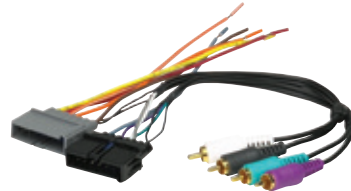

70-1818

CHRYSLER | DODGE | PLYMOUTH | JEEP
1984-2002

- For all Infinity systems when using a 35-watt (or greater) radio
- Amplifier Integration Harness
- 12" long