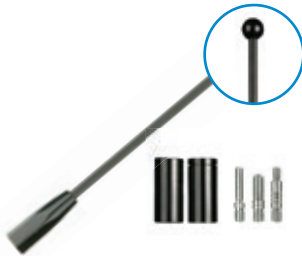

44-RM22B

31" UNIVERSAL BLACK ANODIZED STEEL REPLACEMENT MAST

- Replacement mast for General Motors, Ford, Chrysler and vehicles with Japanese threads
- 31" (79cm) 1-section black mast only