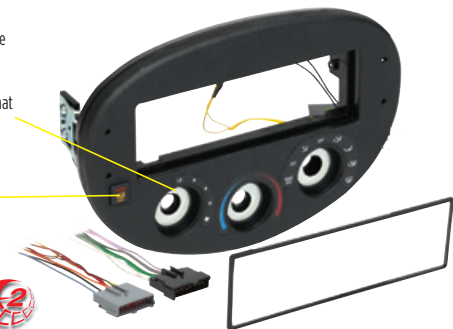

Electroluminescent light source duplicates OEM technology to provide a factory look and maintenance free durability that outlasts bulbs

Laser etched, LED backlit defroster switch for an OEM look

99-5720