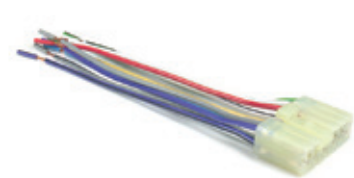

- Plugs into car harness
- Power/4-speakers

71-1004

HYUNDAI | KIA 2005-2010

- Plugs into factory radio
- Fully terminated
- Power/4-speakers

70-1736

HYUNDAI 1986-1994

- Plugs into car harness at radio
- Power/4-speakers