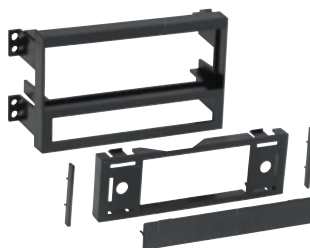

99-7579

NISSAN **Pathfinder 1996-2000**

- Recess mount for Single-DIN radios
- Radio side support is provided by our patented "Side Arm Support System™"
- Allows the installation of 1/2 DIN equalizer