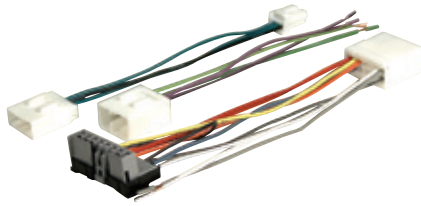

70-5720

FORD Escort ZX2 2003-2004

- Connects 99-5720 to premium sound vehicles

GENERAL MOTORS