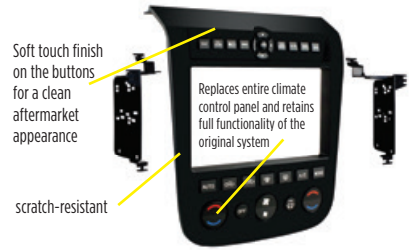

99-7612B P D

NISSAN Murano Kit 2003-2007

- Soft touch finish on the buttons for a clean aftermarket appearance
- Rubber buttons for control of climate controls and Driver Information Center
- Painted black to match factory radios