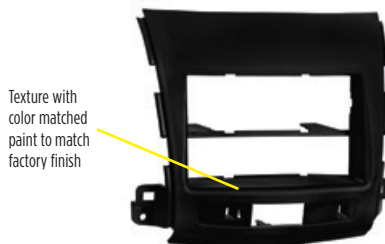

99-7012

MITSUBISHI Galant 2004-2012

(With auto climate controls)

- Metra's patented quick release Snap-In ISO Mounting System with ISO trim ring
- Retains factory hazard button, passenger seatbelt and passenger airbag status lights in their original location
- DIN & Double-DIN