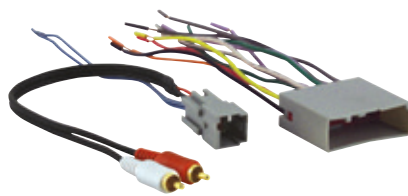

70-5521

FORD | LINCOLN | MERCURY Amp Integration 2003-UP*

- For amplified sound systems
- Includes Ford, Lincoln and Mercury 2003-2005 Turbo Wire and a 8-pin harness with 2 pairs of RCAs