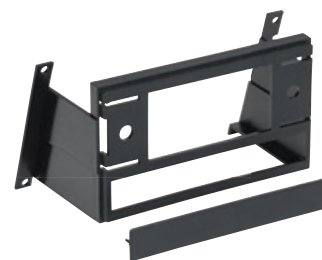

99-7006

EAGLE **Talon** | MITSUBISHI **Eclipse 1995-1999**

- Quick conversion from 2-shaft to DIN
- Allows installation of 1/4 or 1/2-DIN equalizer