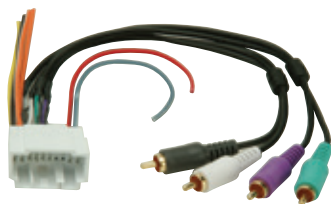

- Plugs into car harness at radio
- Power/4-speakers

71-1722

HONDA **Civic** (excluding DX model) 2006-2010

- Plugs into OEM radio
- Power/4-speakers

70-1724 I

HONDA **Accord Amp Integration** 1993-1994

- For amplified sound system