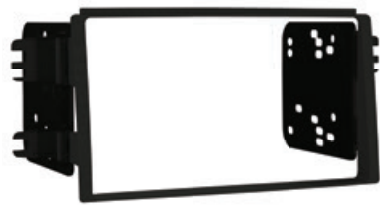

HYUNDAI+KIA

95-7318

KIA Spectra 2005-2006

- Designed specifically for the installation of Double-DIN radios