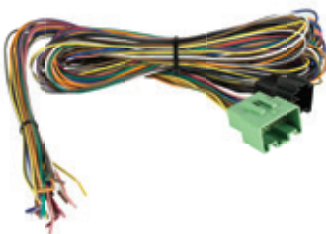

70-2057

GM **MOST 2014-UP***

- Plugs into output of OEM amplifier harness (21 pin)
- 72 inch long, color coded leads