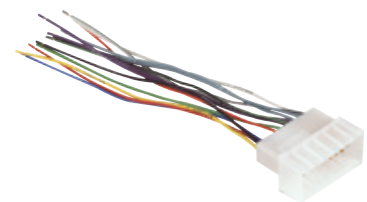

70-7712

HONDA Passport 1996-2002
ISUZU 1995-2004

- Plugs into car harness at radio
- Power/4-speakers

71-7712

HONDA Passport 1996-2002
ISUZU 1995-2004

- Plugs into OEM radio
- Power/4-speakers

70-1004

HYUNDAI | KIA 2005-2010