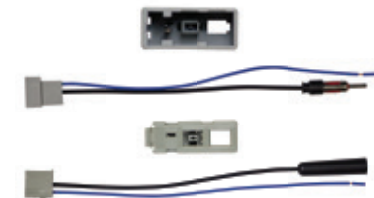

40-NI32

INFINITI | NISSAN Antenna Adapter

2007-UP*

- Nissan adapters for use with FM Modulators