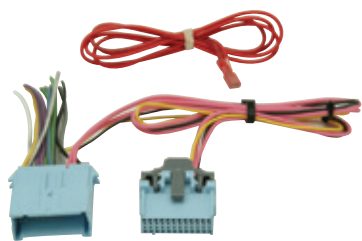

GENERAL MOTORS+DAEWOO

71-2103T

CHEVROLET **Aveo** | PONTIAC **G3 2007-2009**

- Allows user to temporarily connect factory radio without removing aftermarket radio
- With the factory radio connected, vehicle personalization features can be changed using the controls on the factory radio