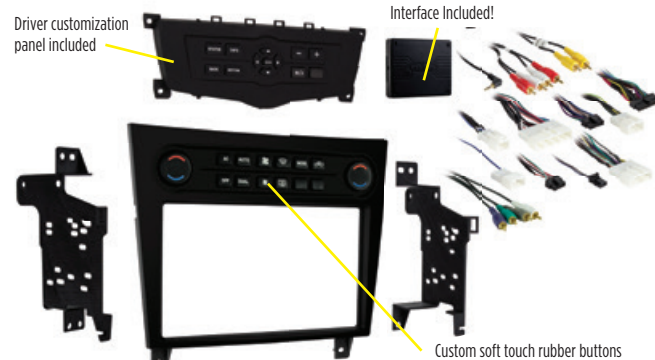

99-7609G

INFINITI I30 2000-2001 | I35 2002-2004

- Double-DIN radio provision
- ISO stacked radio provision
- Painted gray to match factory dash

99-7625B

INFINITI G37 2008-2013 (Excluding OE NAV models)

- Included interface with new technology
- Painted scratch-resistant matte black
- Pocket included for Single-DIN installations