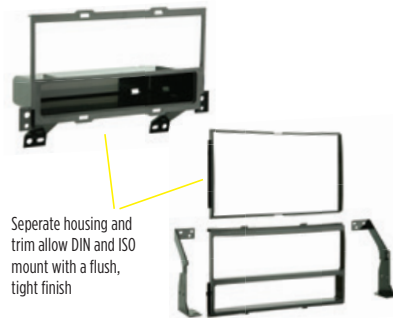

Separate housing and trim allow DIN and ISO mount with a flush, tight finish

99-7422

D

NISSAN **Sentra 2007-2012** (Without pocket door)

- Metra's patented quick release Snap-In ISO Mounting System with ISO trim ring
- DIN & Double-DIN
- Elaborate bracket set provides support for OE display and modules and allows installation without the use of the factory brackets