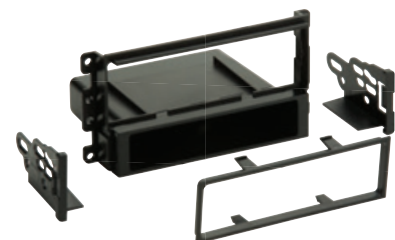

99-7007

MITSUBISHI Eclipse 2000-2005
Montero Sport 2000-2004

- Recessed DIN opening
- Mounts through the dash for a custom flush look

99-7008

MITSUBISHI Outlander 2003-2006

- Recessed DIN radio opening
- Metra's patented quick release Snap-In ISO Mounting System with ISO trim ring
- Comes complete with built-in under radio pocket