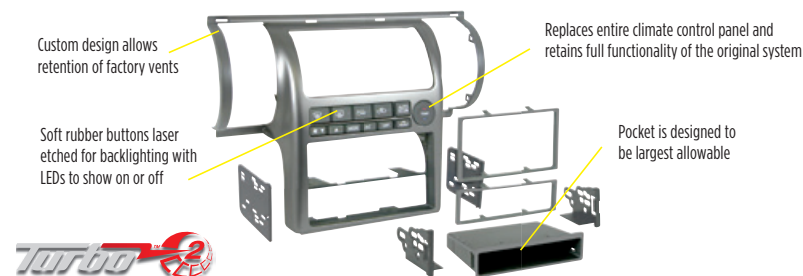

99-7604

INFINITI G35 2003-2004

- Replaces entire climate control panel
- Retains full functionality of the HVAC system
- Custom design allows retention of the factory air vents in their original location
- Recessed DIN opening
- Metra's patented quick release Snap-In ISO Mounting System with ISO trim ring
- Double-DIN radio trim included
- Contoured to match factory dash
- Comes with oversized storage pocket
- High-grade ABS plastic
- Comprehensive instruction manual
- All necessary hardware included for easy installation
- Painted silver to match OEM color and finish