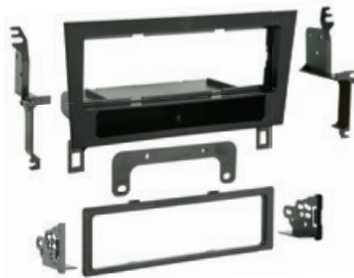

99-8156

LEXUS LS Series 1990-1994

- Designed specifically for the installation of Single-DIN radios