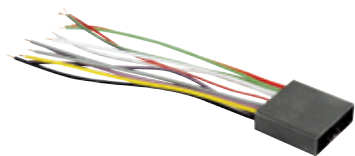

70-1722

HONDA **Civic** (excluding DX model) 2006-2010

- Plugs into car harness at radio
- Power/4-speakers