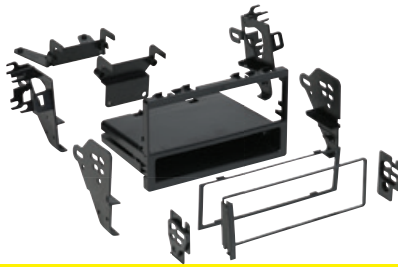

- Professional Installer Series TurboKit offers quick conversion from 2-shaft to DIN
- Pocket holds two CD jewel cases

99-7897

HONDA Civic | Civic Hybrid 2001-2005

- Matches the factory dash contour perfectly
- Allows the installation of ISO DIN or DIN mount radios