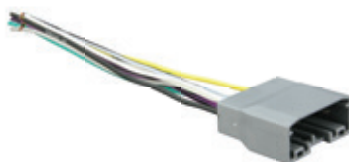

- Amp bypass
- Bypass harness is 204" long
- Includes Chrysler 2002-2005 Turbo Wire - power wires only, no speaker wires

70-6512

DODGE **Ram 1500 2002-2005**

DODGE **Ram 1500 | 2500 | 3500 2003-2005**

- Amp bypass
- Wire 204" long