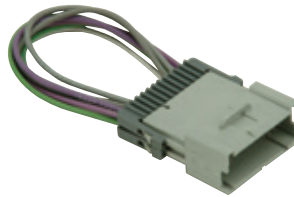

70-2021

CHEVROLET **Impala | Monte Carlo Amp Bypass Jumper 2000-2001**

- Amplifier bypass jumper
- Bypasses amp and creates a loop
- No rewire is needed when installing new radio and removing factory amp