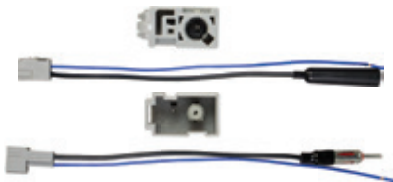

40-HD31

HONDA | ACURA **Antenna Adapter**
2009-UP*

- Acura/Honda antenna adapters for use with FM modulators