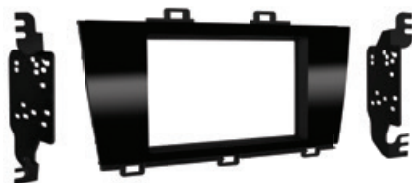

95-8906HG

SUBARU **Legacy** | **Outback 2015-UP***

- Specific for Double-DIN installations
- Painted high gloss black