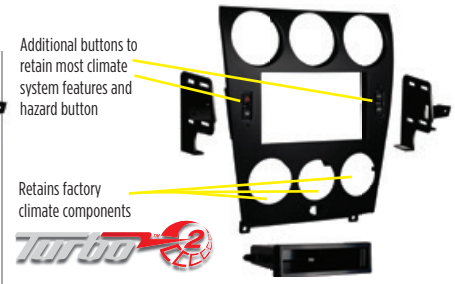

- Electronics and soft touch buttons now allow for Double-DIN installs
- Still compatible with manual and auto climate systems
- Painted silver to match the factory color and finish

99-7524B

MAZDA 6 2006-2008