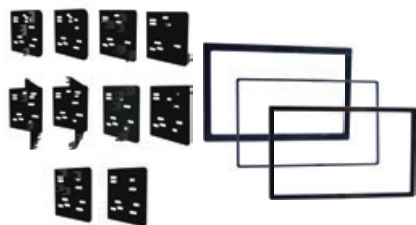

99-8104 N P D

Toyota **Multi-Kit** **1989-2004**

- Lots of mounting tabs on multiple brackets to cover tons of applications (covers the old 99-8101 and 99-8140 but does Single-Din and Double-DIN)
- Great for when the factory brackets are missing
- Three different size trim rings are also included to adapt to a variety of radios and dash openings