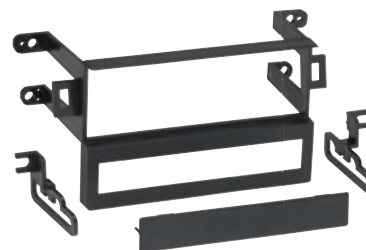

99-7894

HONDA Accord 1998-2002

- Includes recessed DIN opening with the option to retain the factory pocket
- Allows the installation of a 1/4" or 1/2" DIN equalizer
- Includes EQ / factory pocket retention supports
- Equalizer trim plate included for times when no EQ is installed