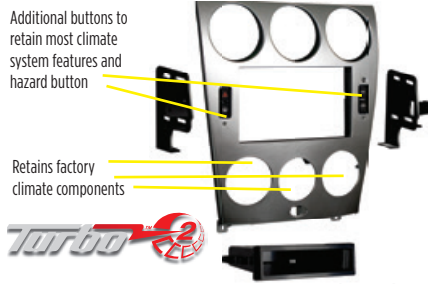

99-7523S

MAZDA 6 2003-2005

- Electronics and soft touch buttons now allow for Double-DIN installs
- Still compatible with manual and auto climate systems
- Painted silver to match the factory color and finish