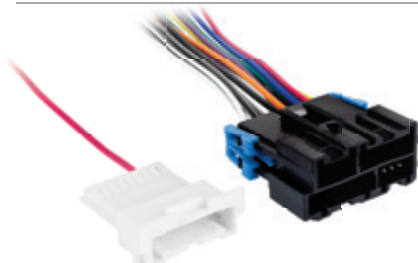

70-1859

GM Full-Sized Trucks with Factory Amplified Systems 1995-2002
• Plugs into car harness at radio location
• Includes additional 9 pin to activate factory amplifier