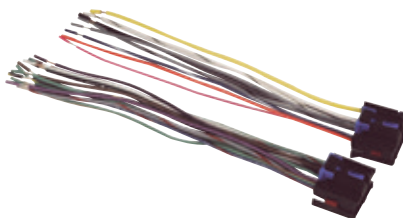

71-2105

GM | SUZUKI **2006-UP***

- For models without OnStar
- Plugs into car harness
- Power/4-speakers