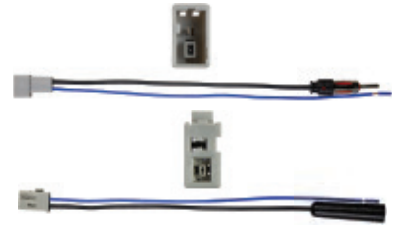

HONDA | ACURA **Antenna Adapter**
2009-UP*

- Acura/Honda factory radio to aftermarket antenna

40-HD23

N

HONDA **Antenna Adapter**
2016-UP*

- Honda factory radio to aftermarket antenna

40-HD30

HONDA | ACURA **Antenna Adapter**
2005-UP*