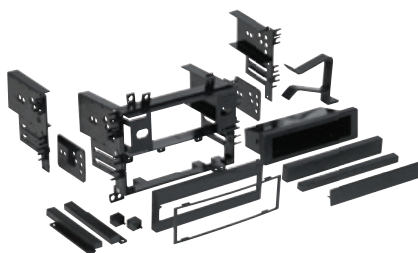

99-7380HG

HYUNDAI Elantra GT 2016-2017 (With NAV)

- Pocket included for Single-DIN installations
- Painted high gloss black to match factory finish

99-7500

- MAZDA Multi-Kit 1986-1997** (Dash bezel mount)
- Offers quick conversion from 2-shaft to Single-DIN
 - Allows installation of 1/4" or 1/2" Single-DIN equalizer
 - See Multi-Kit guide or Application Chart of this catalog for applications