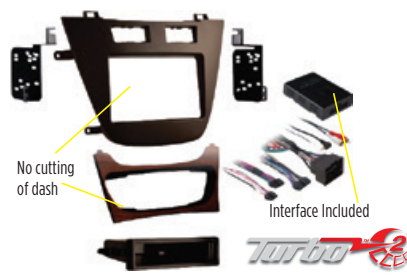

99-2022BR

BUICK Regal 2011-2013 (For models without push button start and monochrome display screen)

- Painted scratch-resistant matte brown to match the factory color and finish
- Parts included to relocate the climate controls, allowing for Double-DIN without dash modifications
- Included interface retains factory Driver Information Center screen