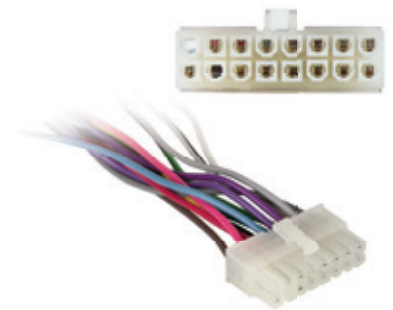

CL16-0001

CLARION
• 16 Pin