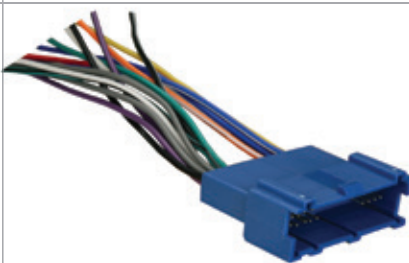

70-2001

GM 1994-2004
• Plugs into car harness at radio (32 pin)
• Power/4-speakers