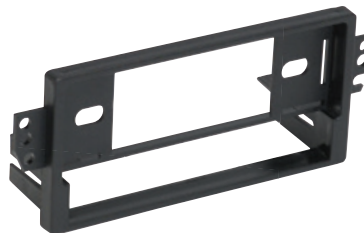

99-3900

**CHEVROLET | OLDSMOBILE | PONTIAC
Multi-Kit 1994-2004**

- Exclusive for EQ applications only
- Easy conversion from 2-shaft to Single-DIN opening
- See Multi-Kit guide or Application Chart of this catalog for applications