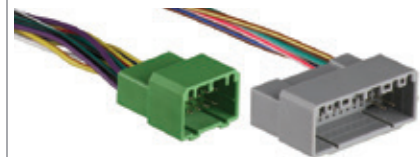

70-7305

HYUNDAI | KIA **Amp Bypass for Dimension Sound Systems 2010-UP***

- Designed with 24 inch leads for aftermarket amplifier installation