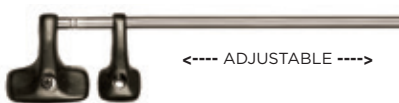

44-UM53

UNIVERSAL Mirror Mount Antenna

- Mirror mount for heavy duty applications
- 31" (79cm) 1-section removable mast with spring
- 120" (305cm) cable

44-UP21

TOYOTA | UNIVERSAL Pillar Mount Antenna

- Toyota and Universal pillar mount applications
- 50" (127cm) 3-section retractable mast
- 48" (122cm) cable