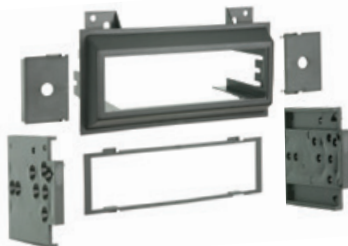

99-3043G

P

CHEVROLET **S-10 and T-10 Pickup 1994-1997**
GMC **Sonoma 1994-1997**
CHEVROLET **Blazer** | GMC **Jimmy 1995-1997**
ISUZU **Hombre 1996-1997**

OLDSMOBILE **Bravada 1996-1997**

- Painted to match factory gray finish
- Same features as 99-3043