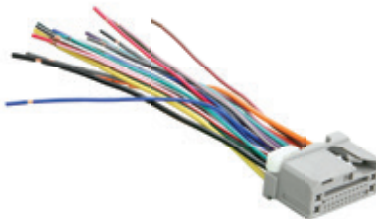

71-1729

HONDA 2008-UP*

- Plugs into OEM radio
- Fully terminated