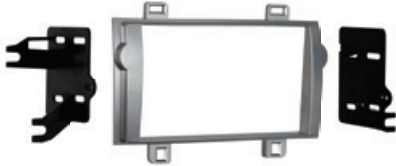

95-8237S P D

TOYOTA Matrix 2011-2012

- Designed specifically for Double-DIN installations
- Painted silver to match the factory finish