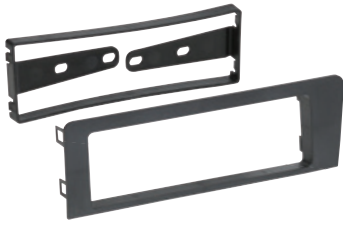

- Professional Installer Series TurboKit offers quick conversion from 2-shaft to DIN
- Pocket holds two CD jewel cases

99-7897

HONDA Civic | Civic Hybrid 2001-2005

- Matches the factory dash contour perfectly
- Allows the installation of ISO DIN or DIN mount radios