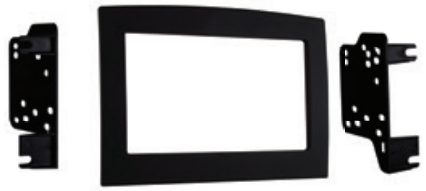

99-6527B N P D

RAM Truck 2013-UP* (With 8" screen)

- Designed for ISO DIN with pocket and ISO DDIN radio provision
- Integrated 4.3 inch color touchscreen that displays the factory climate and personalization features
- Built-in ASWC-1 technology retains factory steering wheel controls
- Painted black to match the factory finish
- Antenna adapter 40-EU55 (sold separately)