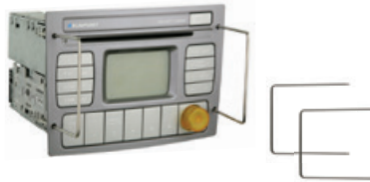

95-3527

PONTIAC Grand Prix 2004-2008

- Designed specifically for the installation of Double-DIN radios

99-3527

PONTIAC Grand Prix 2004-2008

- Holds either DIN or ISO DIN units
- Metra's patented quick release Snap-In ISO Mounting System with ISO trim ring