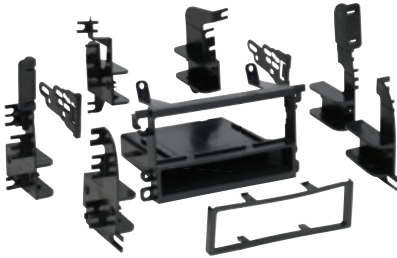

99-7417

NISSAN Multi-Kit 1993-2004

- For ISO and Single-DIN mount applications
- Accommodates two CD jewel cases in pocket
- See Multi-Kit guide or Application Chart of this catalog for applications