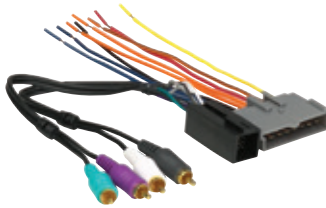

70-5510

FORD Amp Integration 1986-2000
• For all amplified systems using a 35-watt (or greater) radio
• Amplifier integration harness
• 12 inches