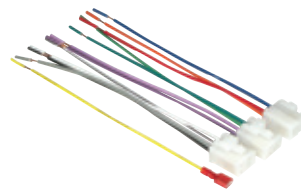

71-1781

MAZDA 1986-1989
Truck 1986-1993

- Plugs into OEM radio
- Power/4-speakers