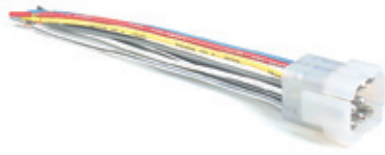

70-1119

VOLVO 1981-1992
• Plugs into car harness at radio
• Power/ 2-Speakers