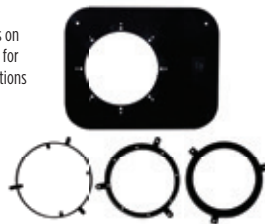

UNIVERSAL 1/2" Plastic Spacer Rings

- 1" spacer designed for installation of 6" to 6-3/4" aftermarket speakers & works with all varieties of speakers including component drivers
- One pair of adapters included in each package

Three rings on a flat plate for endless options

82-4600

UNIVERSAL 6.5" Speaker Adapter

- Unique four piece design allows for a variety of angles and depth choices
- Universal layout makes it easy to mount the most common and preferred speaker size in almost any sub-panel location
- One pair of adapters in each package