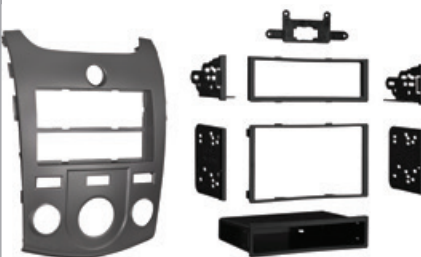

99-7338S

KIA Forte 2010-2013

- For installation of Double-DIN and DIN radios
- Painted silver to match factory color and finish