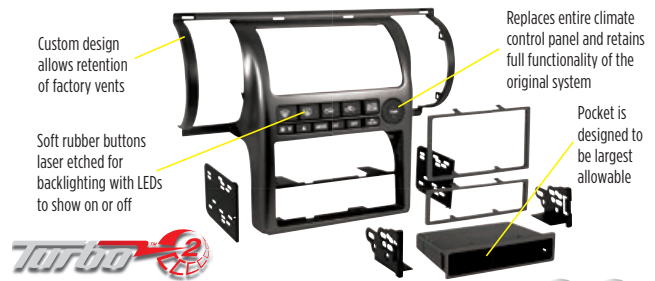

99-7604B

INFINITI G35 2003-2004

- Replaces entire climate control panel
- Retains full functionality of the HVAC system
- Custom design allows retention of the factory air vents in their original location
- Recessed DIN opening
- Metra's patented quick release Snap-In ISO Mounting System with ISO trim ring
- Double-DIN radio trim included
- Contoured to match factory dash
- Comes with oversized storage pocket
- High-grade ABS plastic
- Comprehensive instruction manual
- All necessary hardware included for easy installation
- Painted black to match OEM color and finish