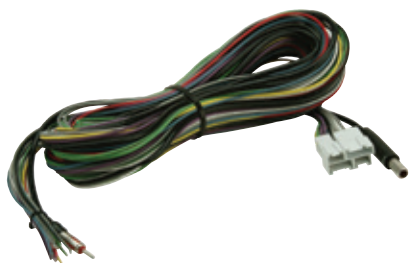

GENERAL MOTORS

70-1856 B

CADILLAC Allante 1990-1993 | Deville 1994-1995 | Eldorado | Seville 1992-1995
Fleetwood 1991-1995 | CHEVROLET Corvette 1989-1996

- Tuner bypass
- 204" Long