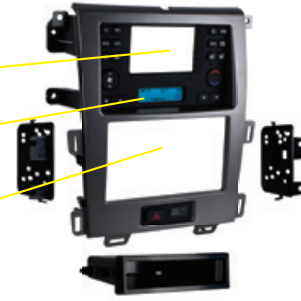

FORD + LINCOLN + MERCURY

Factory screen is retained for Driver Information
Buttons and LCD retain most climate systems
Double-DIN ready

RTX-99-5828

FORD Explorer 2011-2015 (With factory 4.2" screen)

- Designed for installation of both Single-DIN and Double-DIN radios
- Dipped Realtree® Xtra™ Camo pattern

The integrated soft touch buttons and LCD display retain most climate system functions

- Factory screen is retained for driver information
- SYNC information retained when used with AXXESS interface (sold separately)

Factory screen is retained for Driver Information
Buttons and LCD retain most climate systems
Double-DIN ready

99-5829CH

FORD Edge 2011-2014 (With factory 4.2" screen)

- Designed for installation of both DIN and Double-DIN radios
- Painted scratch-resistant charcoal with matte black inserts to match the factory color, style and finish

The integrated soft touch buttons and LCD display retain most climate system functions

- Factory screen is retained for driver information
- SYNC information retained when used with AXXESS interface (sold separately)

The integrated soft touch buttons retains most climate system functions
LCD display retain all climate system functions

MOBU-99-5830

FORD F-150 2013-2014 (With factory 4.2" screen)

- Designed for installation of both Single-DIN and Double-DIN radios
- Dipped Mossy Oak® Break-Up Country™ Camo pattern
- The factory screen is retained for driver information
- SYNC information retained when used with AXXESS interface sold separately

The integrated soft touch buttons retains most climate system functions
LCD display retains most climate system functions

RTX-99-5830

FORD F-150 2013-2014 (With factory 4.2" screen)