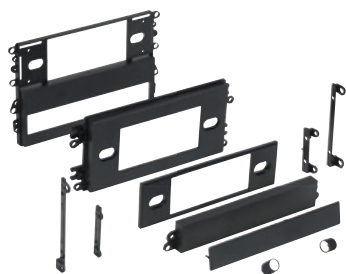

99-7380HG

HYUNDAI Elantra GT 2016-2017 (With NAV)

- Pocket included for Single-DIN installations
- Painted high gloss black to match factory finish

99-7500

- MAZDA Multi-Kit 1986-1997** (Dash bezel mount)
- Offers quick conversion from 2-shaft to Single-DIN
 - Allows installation of 1/4" or 1/2" Single-DIN equalizer
 - See Multi-Kit guide or Application Chart of this catalog for applications