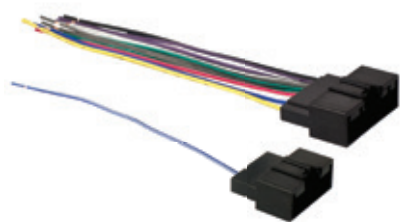

- Plugs into car harness
- Power/4-speakers
- SWC wire included (for ASWC-1)

70-5524

FORD | LINCOLN **2011-UP*** (Without SYNC)

- Plugs into car harness
- Power/4-speakers
- 7" long harness

71-5524

FORD | LINCOLN **2011-UP***