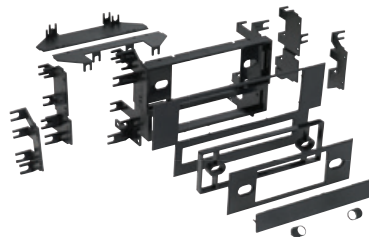

NISSAN

**98-7499**

NISSAN TurboPocket

- The pocket is the same size as the vehicle factory pocket

**99-7401**

NISSAN Multi-Kit 1984-1997

- Professional Installer Series TurboKit offers quick conversion from 2-shaft to Single-DIN
- Allows the installation of 1/2 DIN equalizer
- See Multi-Kit guide or Application Chart of this catalog for applications