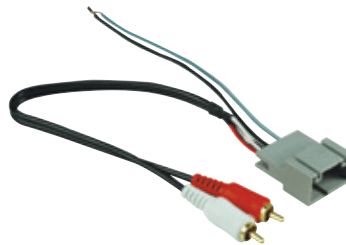

70-5520-AV

AV FORD Factory DVD Retention Harness 2003-2006

- Plugs into car harness at radio
- Retains factory DVD player
- Use with 70-5520