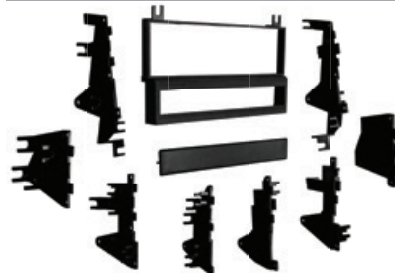

99-8101

TOYOTA **Multi-Kit** **1984-2004**

- Equalizer provision allows the installation of a 1/2 DIN equalizer
- See Multi-Kit guide or Application Chart of this catalog for applications