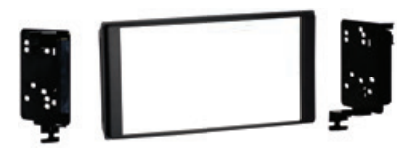

95-8905B

SUBARU **Impreza 2012-2014**

Forester 2014-2015 (Without OE NAV)

WRX 2015 (Without OE NAV)

- Designed specifically for Double-DIN installations
- Painted scratch-resistant matte black to match the factory color and finish