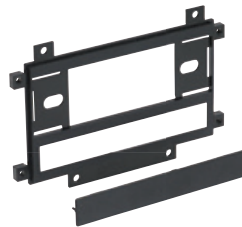

99-3410

CHEVROLET Tracker 1998-2004

GEO Metro | SUZUKI Swift 1993-1994
GEO Tracker | SUZUKI Sidekick 1993-1998
Grand Vitara 1992-2002 | XL7 2001-2002
Aerio 2002 | Esteem 1995-2003

- Professional Installer Series TurboKit offers quick conversion from 2-shaft to DIN