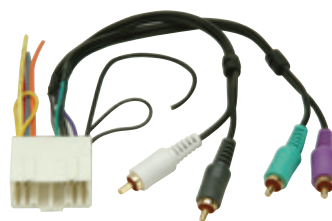

70-6503

CHRYSLER **Amp Integration 2002-2009**

- Amplifier Integration Harness
- Includes RCAs