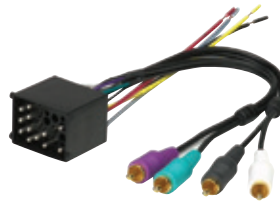

70-8591

BMW 2001-2006
 • Amplifier integration harness
 • 12" long

70-9003

BMW 2000-UP*
 • Plugs into car
 • Power/4-speakers

AUDI + BMW + MERCEDES + SMART + VW

BMW	SMART	MERCEDES	AUDI
 <p>71-9003 BMW 2000-UP* • Plugs into OE radio • Power/4-speakers</p>	 <p>70-1783 SMART Fortwo Harness 2008-2015 • Plugs into car harness at radio • Power/4-speakers</p>	 <p>72-9002 N BMW 1999-2006 AUDI 2000-2012 MERCEDES 1997-UP* • Sold as a pair</p>	 <p>72-9003 N AUDI 1996-2001 • Sold as a pair</p>