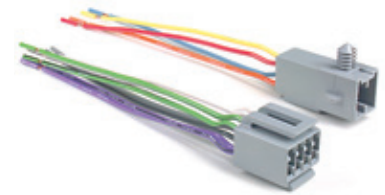

70-1771

FORD | LINCOLN | MERCURY | MAZDA

1998-2008

- Plugs into car harness/16 pin radio
- Power/4-speakers

71-1771

FORD | LINCOLN | MERCURY | MAZDA

1998-2008

- Plugs into OEM radio/16 pin
- Power/4-speakers