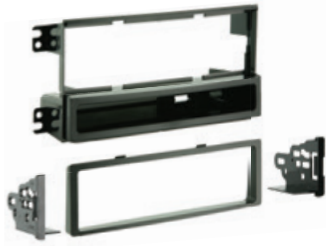

**95-7324****KIA Optima 2006-2010**

- Designed for installation of Double-DIN or two Single-DIN radios

99-7324

KIA Optima 2006-2010

- Built in oversized storage pocket with built-in radio supports
- Metra's patented quick release Snap-In ISO Mounting System with ISO trim ring
- Recessed DIN opening