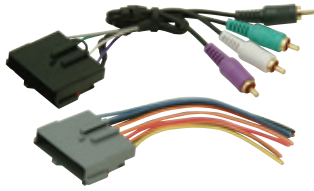

70-1768

LINCOLN | MERCURY **Amp Integration**

1986-1993

- Designed for the Ford vehicles that have the common ground amplified systems with the “football style” amplifier
- The factory harness will have the 8-way black rectangle plug with only 5 wires on it and it includes RCAs