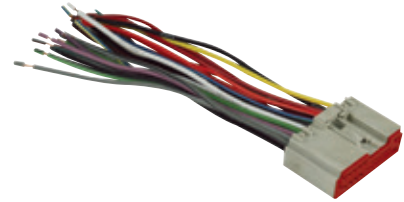

- Plugs into car harness
- Includes one 24-way plug for power and speaker

71-5520

FORD | LINCOLN | MERCURY

2003-UP*

- 7" long
- Plugs into OEM radio
- Includes one 24-way plug for power and speaker

71-5520-1