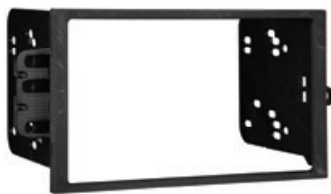

95-5844S N P D

- LINCOLN NAVIGATOR 2008-2012** (4X2 models)
- Designed specifically for the installation of Double-DIN radios
 - Painted silver to match the factory finish

95-5845S N P D

- LINCOLN NAVIGATOR 2008-2012** (4X4 models)
- Designed specifically for the installation of Double-DIN radios
 - Painted silver to match the factory finish