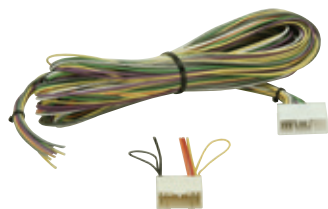

70-6512

DODGE **Ram 1500 2002-2005**

DODGE **Ram 1500 | 2500 | 3500 2003-2005**

- Amp bypass
- Wire 204" long