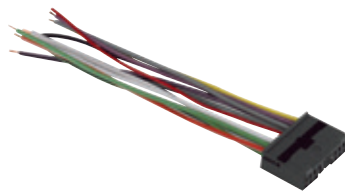

71-1722

HONDA **Civic** (excluding DX model) 2006-2010

- Plugs into OEM radio
- Power/4-speakers