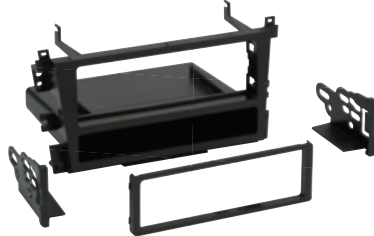

99-7868

ACURA CL 2001-2003 | TL 1999-2003

- Holds either DIN or ISO DIN units
- Metra's patented quick release Snap-In ISO Mounting System with ISO trim ring