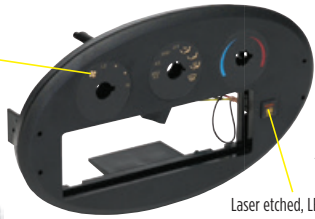

FORD + LINCOLN + MERCURY

Electroluminescent light source duplicates OEM technology

Laser etched, LED backlit defroster switch for an OEM look

99-5715

FORD Taurus | MERCURY Sable 1996-1999

(Without electronic climate controls)

- Uses factory heater and A/C controls
- Comes complete with rear window defroster switch, heater and A/C control illumination
- Plugs directly into car factory harness for rear defroster and illumination
- Use factory spring clips for kit to snap into dash
- Requires the 70-5716 for models 98-99
- Requires 70-5715 harness

Electroluminescent light source duplicates OEM technology