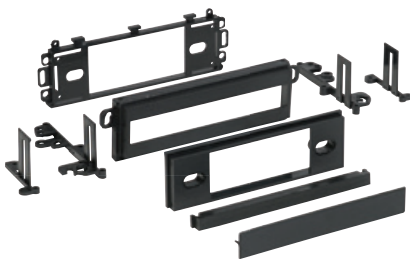

99-7000

PLYMOUTH | DODGE | EAGLE | MITSUBISHI
IMPORTS **1985-1996**

- Allows pocket retention
- Includes snap-in center bar when replacing factory Double-DIN radio
- Provision allows installation of 1/4 or 1/2-DIN equalizer - Includes EQ side supports