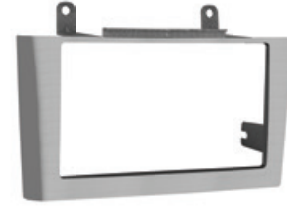

95-7416G

NISSAN Maxima 2000-2003

(Equipped with Bose or Comfort and Convenience Packages)

- Double-DIN radio provision
- Painted gray to match factory dash