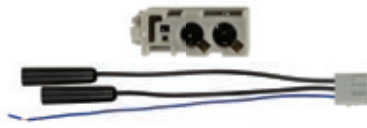

- Honda factory radio cable to aftermarket antenna

40-HD21

HONDA | ACURA Antenna Adapter

2009-UP*

- Honda factory radio cable to aftermarket antenna

ADAPTERS

HONDA + KIA + HYUNDAI

40-HD22