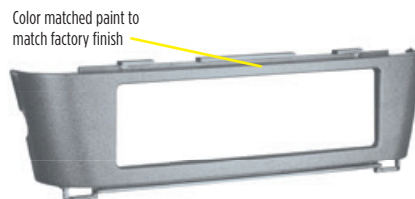

Color matched paint to match factory finish

99-7414G P

NISSAN Sentra 2000-2006
• Accommodates ISO DIN radios
• Contoured to match factory dashboard