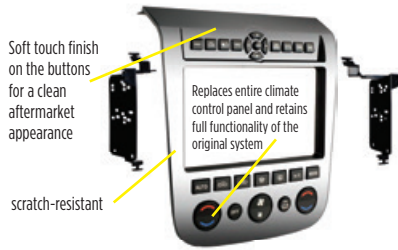

99-7612A P D

NISSAN Murano Kit 2003-2007

- Soft touch finish on the buttons for a clean aftermarket appearance
- Rubber buttons for control of climate controls and Driver Information Center
- Brushed aluminum finish to match factory radios