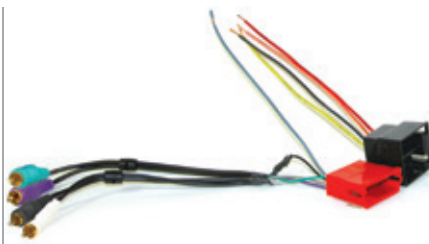

70-1857 B I

CADILLAC Allante 1990-1993 | Deville 1994-1995 | Eldorado | Seville 1992-1995
Fleetwood 1991-1995 | CHEVROLET Corvette 1989-1996

- Tuner bypass and Bose amplifier integration harness
- 204" long