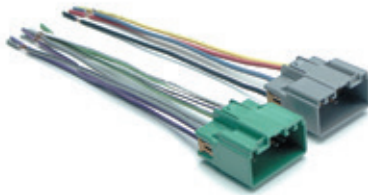

70-1120

VOLVO 240 1990-1993
 • Plugs into car harness at radio
 • Power/4-speakers

70-9220

VOLVO 1993-2003
 • Plugs into car harness at radio
 • Power/4-speakers

70-9221

VOLVO 1999-2007
 • Plugs into car harness at radio
 • Power/4-speakers