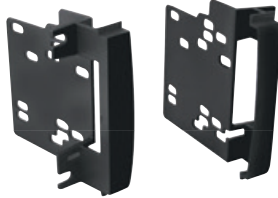

95-6511

CHRYSLER | DODGE | JEEP 2007-UP*

- Designed specifically for Double-DIN radios

99-6511

CHRYSLER | DODGE | JEEP 2007-UP*

- Metra's patented quick release Snap-In ISO Mounting System with ISO trim ring
- Recessed Single-DIN opening