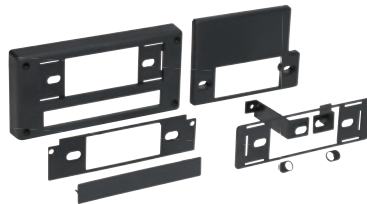

SUBARU

99-8900

SUBARU **Multi-Kit 1981-1994**

- Multi-Purpose TurboKit offers quick conversion from 2-shaft to DIN
- Fits entire Subaru line including the Justy and Legacy
- 1" extension to compensate for depth problems
- See Multi-Kit guide or Application Chart of this catalog for applications