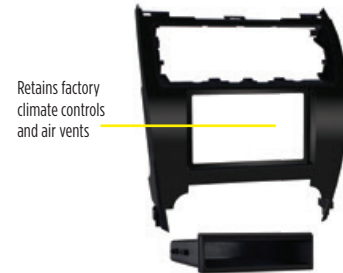

99-8232B

TOYOTA Camry 2012-2014

- Pocket included for Single-DIN installations
- Provisions designed to retain factory climate controls and air vents