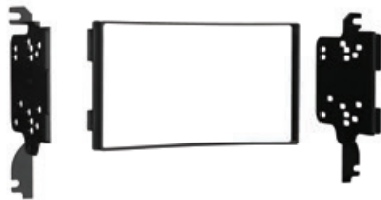

KIA **Optima** 2001-2006

- Designed specifically for the installation of Double-DIN radios

99-7313

HYUNDAI **Elantra** 2001-2006

Sonata 2002-2005 | **Tiburon** 2003-2008

KIA **Optima** 2001-2006

- Professional Installer Series TurboKit for DIN mount radio applications only
- Integrally designed pocket holds CD jewel cases