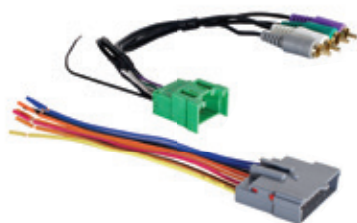

70-5603

FORD **Amp Integration 1996-1998**

- For all amplified systems using a 35-watt (or greater) radio
- Amplifier integration harness
- 12" long