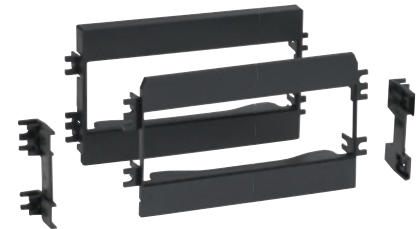

99-1003

KIA Sephia 1995-2001 | Sportage 1995-2002
Rio 2001 | Spectra 2000-2001

- Designed specifically for the installation of Single-DIN radios
- Includes multiple faceplates