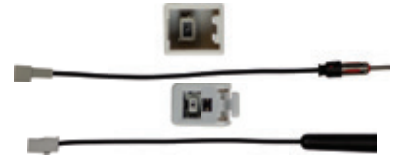

40-KI31

KIA | HYUNDAI **Antenna Adapter 2009-UP***

- Antenna adapters for use with FM modulators