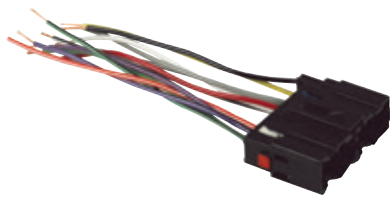

71-2103-1

GM **2004-2007**

- Plugs into car harness at radio (32 pin)
- Power/4-speakers

GENERAL MOTORS+DAEWOO

71-2103T

CHEVROLET **Aveo** | PONTIAC **G3 2007-2009**

- Allows user to temporarily connect factory radio without removing aftermarket radio
- With the factory radio connected, vehicle personalization features can be changed using the controls on the factory radio