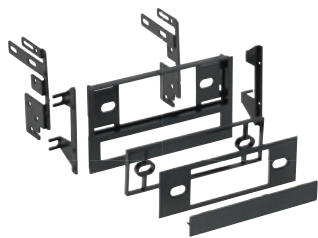

99-3400

CHEVROLET | GEO | ISUZU | HONDA Multi-Kit 1985-1995

- Professional Installer Series TurboKit offers quick conversion from 2-shaft to DIN
- Allows for installation of 1/4" or 1/2" DIN equalizer
- See Multi-Kit guide or Application Chart of this catalog for applications