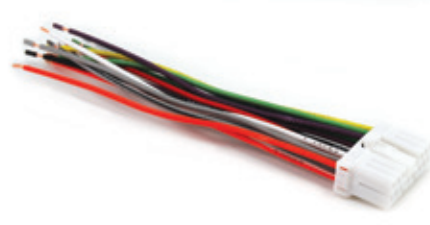

71-7005

MITSUBISHI **2007-UP***

- Plugs into original factory radio
- Power/4-speakers