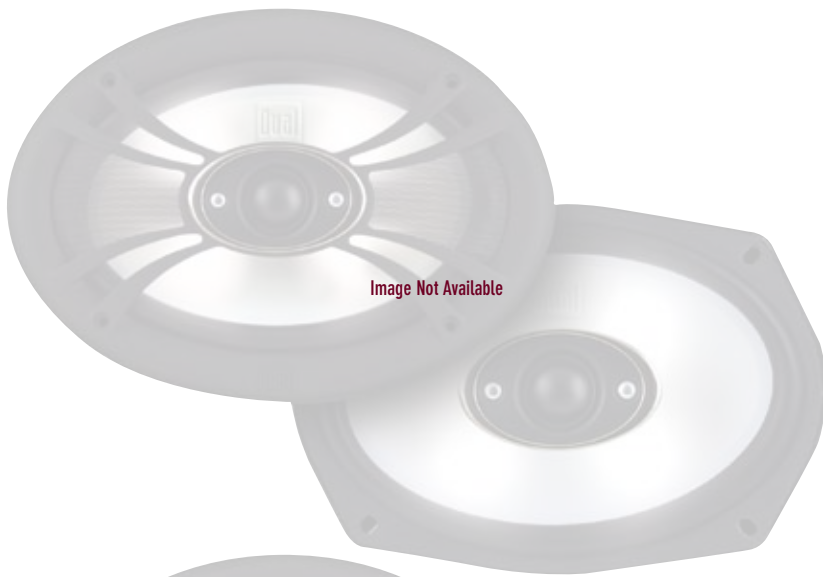

Image Not Available