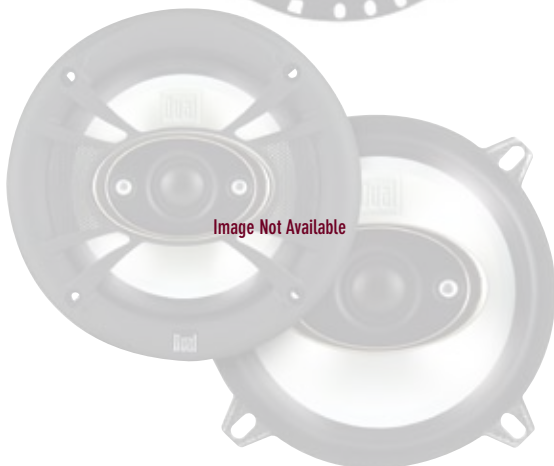

Image Not Available

NEW!

**HDS692
HDS SPEAKERS**

6 x 9" 2-Way Speakers · 300 Watts
100 Watts RMS

POWER HANDLING

300 Watts peak - 100 Watts RMS

NOMINAL IMPEDANCE

4 Ohms