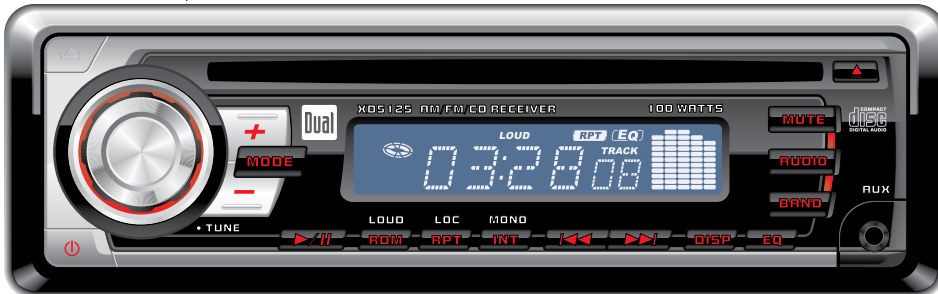

100 Watts Peak

GENERAL

- 1.0 DIN chassis
- Import ISO/DIN mountable
- Detachable face
- Electronic volume, bass, treble, balance, fader
- 1 Front panel aux input (3.5mm)
- 1-Pair of preamp outputs
- Blue/white liquid crystal display
- Level meter
- 3 Selectable EQ curves pop, classic, rock
- Clock, mute, loudness
- Carry case

NEW!

**XD5125
RECEIVER**

1.0 DIN Chassis - 100 Watts
25x4 Channels

MP3	iplug	x AUX
WMA	iPod®	Remote
DVD	Bluetooth	USB
XM	x AM/FM	
x CD	HD Radio	

CD

- CD-R/CD-RW compatible*
- Repeat/random/intro
- CD pause
- High-speed audible track search
- 1 Bit D/A converter
- Anti-shock mechanism
- 3-Beam laser pickup

TUNER

- Rotary controlled tuning
- Stereo/mono
- Local/distance

*Some CD-Rs and CD-RWs may be incompatible with this unit, depending on media type and recording method.