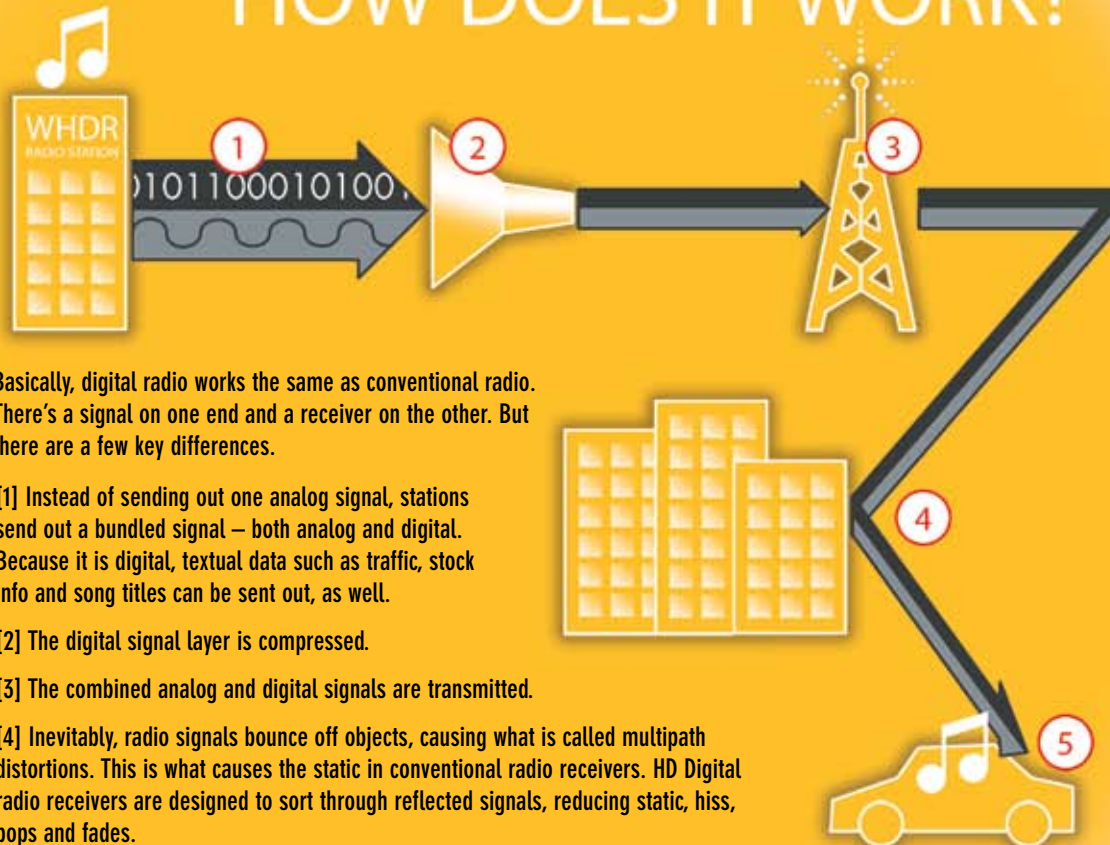

HD RADIO® TUNER

Built-in HD Radio Tuner
Static free, digital quality sound
Supports HD2/HD3 FM multicast channels
Displays station name, artist and song title
on HD Radio channels
Stores HD Radio presets
Dedicated HD Radio-only seek mode
No subscription fees
30 Station presets (18FM/12AM)
Auto station store/Preset scan
One-touch memory

Radio®

HOW DOES IT WORK?

Basically, digital radio works the same as conventional radio. There's a signal on one end and a receiver on the other. But there are a few key differences.

[1] Instead of sending out one analog signal, stations send out a bundled signal – both analog and digital. Because it is digital, textual data such as traffic, stock info and song titles can be sent out, as well.