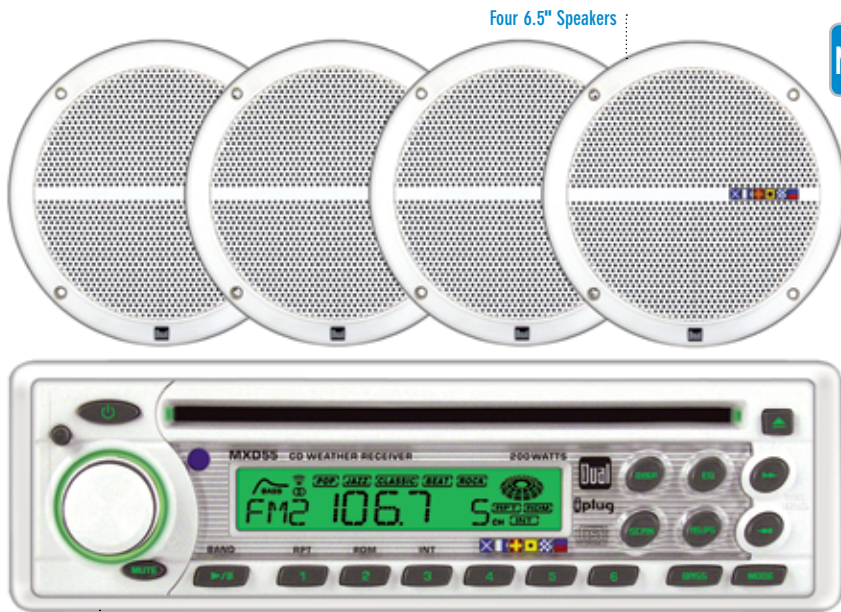

Four 6.5" Speakers

Detachable Face

SPEAKERS

6.5" Dual cone design
Frequency response: 45Hz-15kHz
Sensitivity: 88dB 1W/1M
Impedance : 4 ohms
Mounting depth: 2.24"
Outside diameter: 7.05"
Cut-out diameter: 5.13"
Power 20 Watts RMS, 60 Watts Peak

GENERAL

1.0 DIN EDP rust-resistant chassis
Electronic detachable face
UV-resistant faceplate and trim ring
Conformal-coated circuit boards
Electronic volume, bass, treble, balance, fader
Source audio memory
Rotary encoder control
Programmable turn-on volume
Multi-button power on

Keyless CD eject
1-Pair of preamp outputs
1-Pair of auxiliary inputs (RCA)
iplug™ interface cable (RCA to 3.5mm)
Positive green liquid crystal display
Programmable clock priority
Programmable display priority
Bass boost
Clock, mute, loudness

NEW!

MXCP554 COMBO PACK

1.0 DIN Chassis - 200 Watts
50x4 Channels

MP3	x iplug	x AUX
WMA	iPod®	Remote
DVD	Bluetooth	USB
XM	x AM/FM	x NWS
x CD	HD Radio	

AM/FM/CD

7-Channel weatherband
CD-R compatible*
Random/repeat/intro
US/European frequency spacing
30 Station presets (18FM/12AM)
Detachable face
UV-resistant face and trim ring
Conformal coated circuit boards
Electronic volume, bass, treble, balance, fader
1-Pair of preamp outputs
1-Pair of Auxiliary inputs (RCA)
iplug™ interface
Positive green liquid crystal display

SPEAKERS

4-6.5" Dual cone design speakers
Corrosion-resistant ABS construction
1-piece basket with integrated grille
Injection-molded polypropylene cone
Poly-coated cloth surround
Rust-resistant mounting hardware