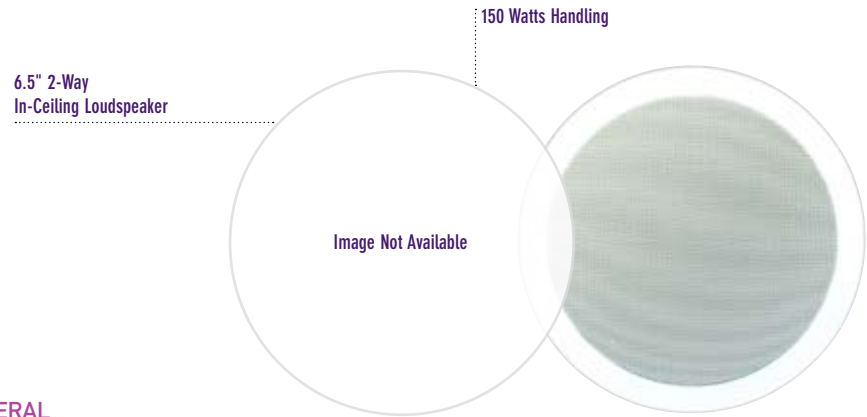

GENERAL
6.5" 2-Way In-Wall and In-Ceiling Loudspeakers
12 dB per octave crossover
Mounting plate included
Paint shield included
Tweeter protection circuit
Metal rear enclosure

**LUR65EW/LUR65E
SPEAKER**

6.5" 2-Way Rock Speaker
125 Watts Peak · 50 Watts RMS

POWER HANDLING
125 Watts peak - 50 Watts RMS

WOOFER
6.5"PP cone with rubber surround, coaxial

TWEETER
1.5" Mylar

NOMINAL IMPEDANCE
8 Ohms

DIMENSIONS
11.03"x9.85"x11.43"

GENERAL
Durable and weather resistant poly composite enclosure
Acoustic suspension design
Durable and weather resistant composite enclosure
Acoustic suspension design
LUR65EW includes 50 ft. of speaker wire