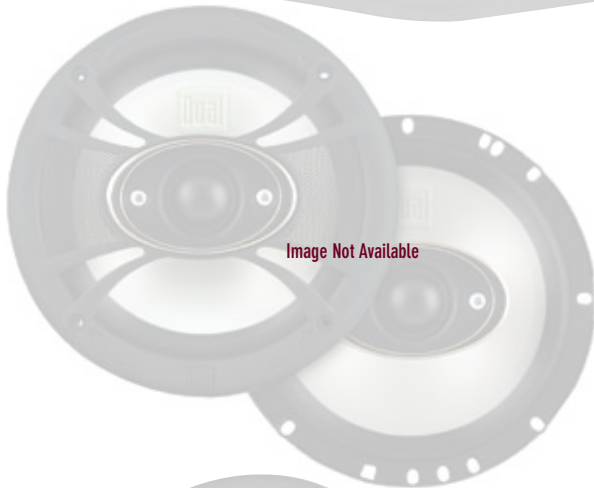

Image Not Available