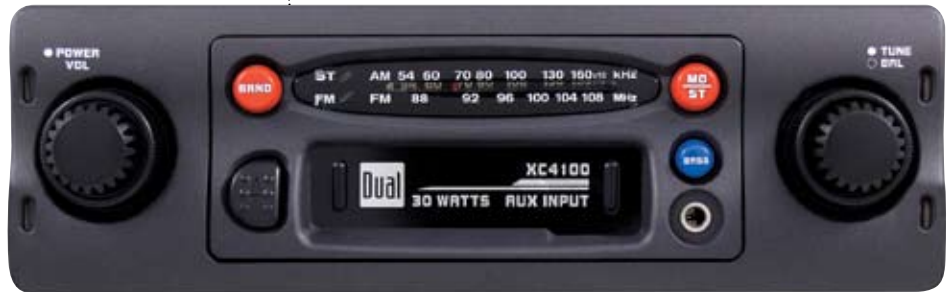

**XC4100
RECEIVER**

2-Shaft Chassis - 30 Watts
15x2 Channels

MP3	iplug	x AUX
WMA	iPod®	Remote
DVD	Bluetooth	USB
XM	x AM/FM	x TAPE
CD	HD Radio	

CASSETTE

Locking fast forward
Auto stop

AM/FM TUNER

Rotary encoder control
Stereo/mono
FM LED indicator

GENERAL

1.0 DIN compatible
2-Channel stereo output
Volume, tone, balance
1-Pair of preamp outputs
Power antenna output
3.5mm Auxiliary input
Bass boost

Cassette Receiver

30 Watts Peak