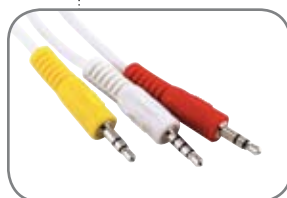

XDVD271 MOBILE DVD PLAYERS

16:9 Wide Format · 480 x 234
Resolution · Two 7" TFT LCD Monitors

MP3	iplug	x AUX
WMA	x iPod®	x Remote
x DVD	Bluetooth	USB
XM	AM/FM	
x CD	HD Radio	

DVD PLAYER / MONITOR

DVD PLAYER

DVD+R/RW, DVD-R/RW compatible
DRAM anti-shock memory
3 Second ESP - DVD
Built-in MPEG 2 decoder
96kHz/24-bit D/A converter

VIDEO

7" TFT/LCD Monitor
16:9 Widescreen format
480 x 234 Resolution
Graphic user interface with OSD
LCD monitor ON/OFF control
Adjustable color/brightness/tint/contrast/
sharpness
1 Video input/output (3.5mm)

AUDIO

CD-R/RW compatible
DRAM anti-shock memory
20 Second ESP - CD-DA
1 Audio input/output (3.5mm)
1 Headphone output with volume control
(3.5mm)
Built-in speakers

GENERAL

Single cable connection to secondary monitor
Button lock ON/OFF control
Full function remote control
Compact hand-held design
Unit dimensions: 11.02" x 7.09" x 1.77" (W/H/D)

SECONDARY MONITOR

VIDEO

7" TFT/LCD Monitor
16:9 Widescreen format
480 x 234 Resolution
1 Video input (3.5mm)

AUDIO

CD-R/CD-RW compatible 20 Second
ESP - CD-DA*
1 Audio input (3.5mm stereo)
1 Headphone output with volume control
(3.5mm)
Built-in speakers

GENERAL

Media storage tray holds up to 4 discs
Compact hand-held design
Unit dimensions: 11.02" x 7.09" x 1.77" (W/H/D)

*Some CD-Rs and CD-RWs may be incompatible with this unit, depending on media type and recording method.