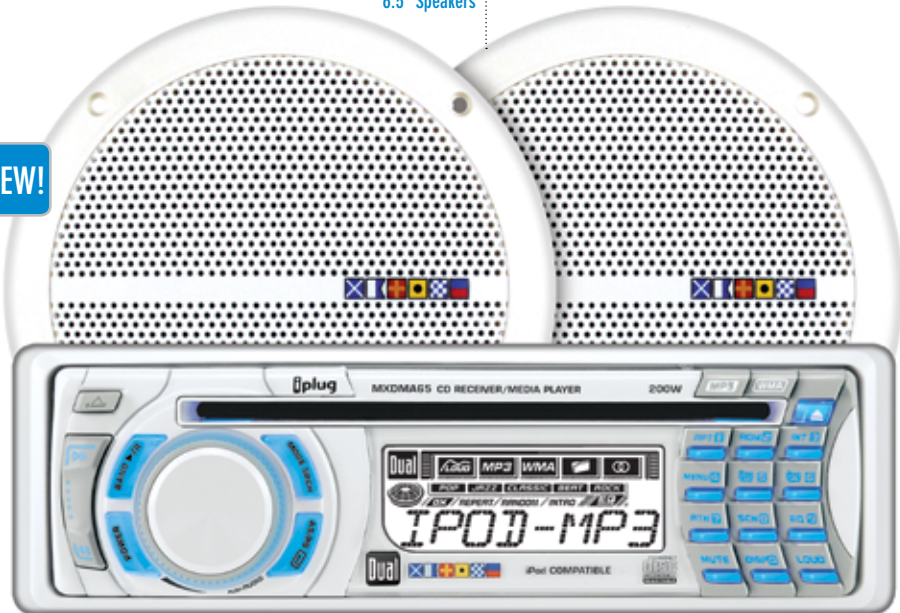

Detachable Face