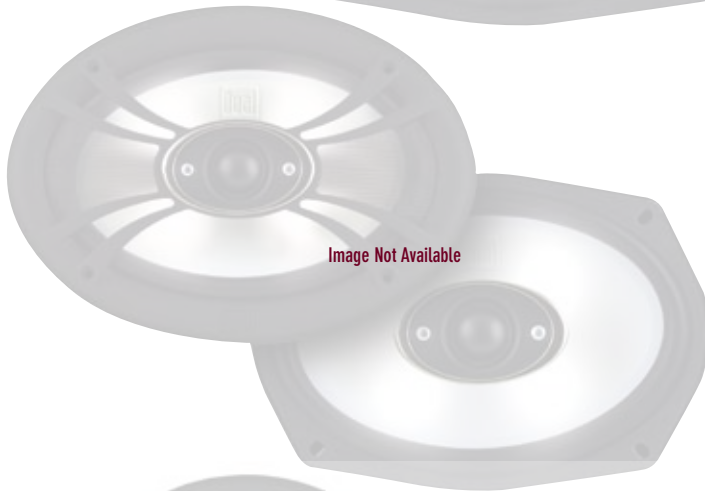

Image Not Available