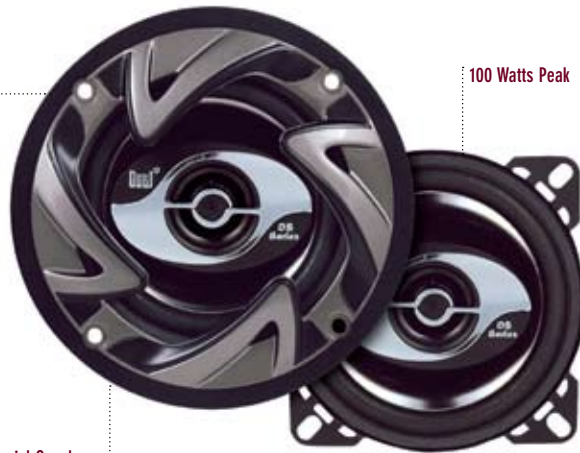

4" Speakers

100 Watts Peak

2-Way Coaxial Speakers

**DS52
SPEAKERS**

5.25" 2-Way Speakers · 100 Watts
50 Watts RMS

POWER HANDLING
100 Watts peak - 50 Watts RMS

NOMINAL IMPEDANCE
4 Ohms

WOOFER
Black chrome Polypropylene cone

TWEETER
1" Black Mylar dome

FREQUENCY RESPONSE
80Hz-20kHz

SENSITIVITY
86dB

**DS52
SPEAKERS**

4" 2-Way Speakers · 100 Watts
50 Watts RMS

POWER HANDLING
100 Watts peak - 50 Watts RMS

NOMINAL IMPEDANCE
4 Ohms

WOOFER
Black chrome Polypropylene cone

TWEETER
1" Black Mylar dome

FREQUENCY RESPONSE
85Hz-20kHz

SENSITIVITY
86dB