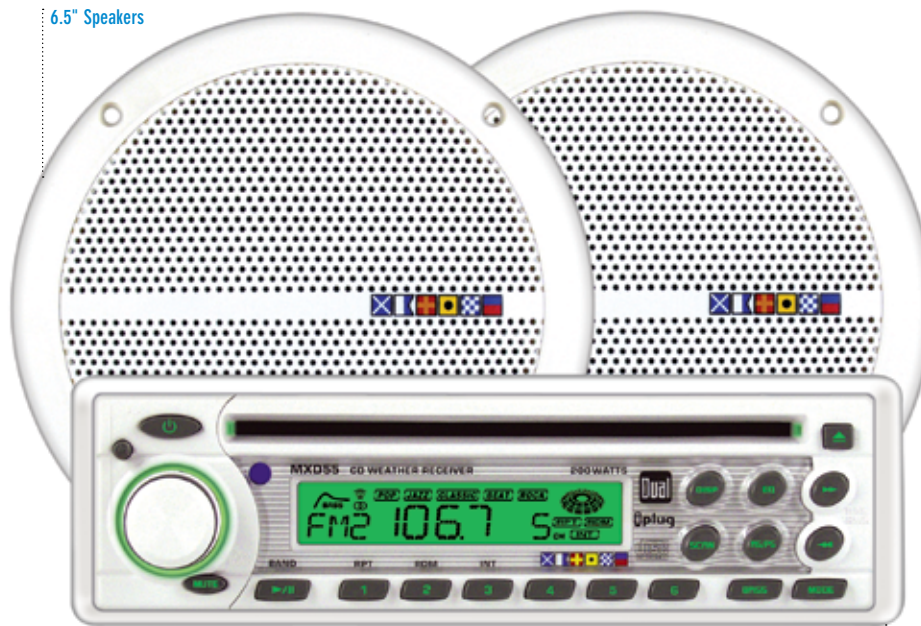

6.5" Speakers

Detachable Face

SPEAKERS

6.5" Dual cone design
Frequency response: 45Hz-15kHz
Sensitivity: 88dB 1W/1M
Impedance : 4 ohms
Mounting depth: 2.24"
Outside diameter: 7.05"
Cut-out diameter: 5.13"
Power 20 Watts RMS, 60 Watts Peak

GENERAL

1.0 DIN EDP rust-resistant chassis
Electronic detachable face
UV-resistant faceplate and trim ring
Conformal-coated circuit boards
Electronic volume, bass, treble, balance, fader
Source audio memory
Rotary encoder control
Programmable turn-on volume
Multi-button power on

Keyless CD eject
1-Pair of preamp outputs
1-Pair of auxiliary inputs (RCA)
iplug™ interface cable (RCA to 3.5mm)
Positive green liquid crystal display
Programmable clock priority
Programmable display priority
Bass boost
Clock, mute, loudness

MXCP55 COMBO PACK

1.0 DIN Chassis - 200 Watts
50x4 Channels

MP3	x iplug	x AUX
WMA	iPod®	Remote
DVD	Bluetooth	USB
XM	x AM/FM	x NWS
x CD	HD Radio	

AM/FM/CD

7-Channel weatherband
CD-R compatible*
Random/repeat/intro
US/European frequency spacing
30 Station presets (18FM/12AM)
Detachable face
UV-resistant face and trim ring
Conformal coated circuit boards
Electronic volume, bass, treble, balance, fader
1-Pair of preamp outputs
1-Pair of Auxiliary inputs (RCA)
iplug™ interface
Positive green liquid crystal display

SPEAKERS

4-6.5" Dual cone design speakers
Corrosion-resistant ABS construction
1-piece basket with integrated grille
Injection-molded polypropylene cone
Poly-coated cloth surround
Rust-resistant mounting hardware