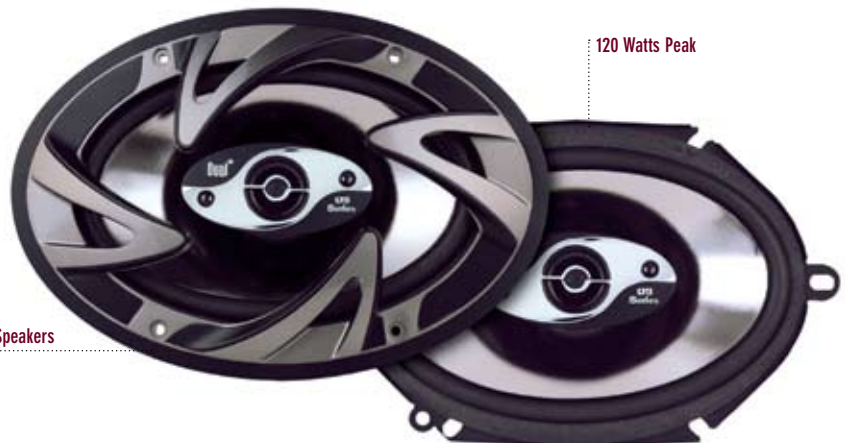

5 x 7" / 6 x 8" Speakers

120 Watts Peak