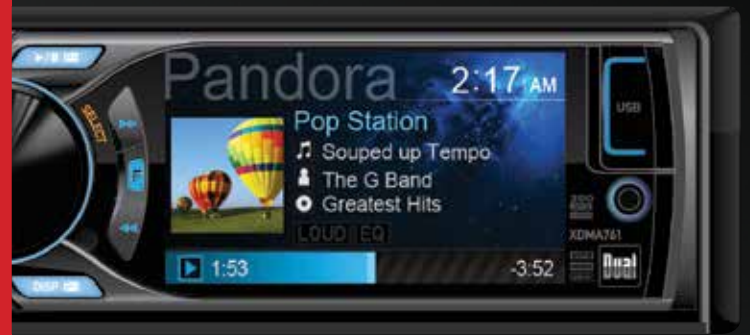

SiriusXM
READY

Dual is one of the first manufacturers to offer SiriusXM-Ready receivers, allowing the user to easily expand their in-car entertainment by adding satellite radio. The universal adapter allows the SiriusXM Connect Vehicle Tuner Kit to be plugged directly into the receiver. (Sold separately, SiriusXM subscription required).

Multi-Format Audio Support

Dual receivers are compatible with today's most popular digital audio formats: MP3 and WMA. Most Dual receivers support all these formats, allowing the user to bring their entire music collection to the car via CD, USB drive, SD card or media player.