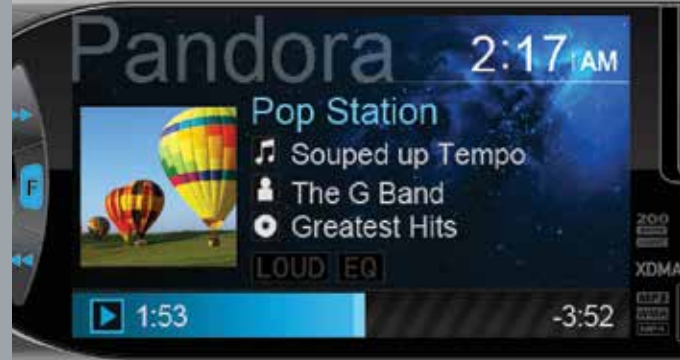

3" QVGA Full-Color LCD

These large, multi-line digital LCDs (320 x 240) feature stunning, full-color background graphics. The scrolling display shows album art, artist and song information.