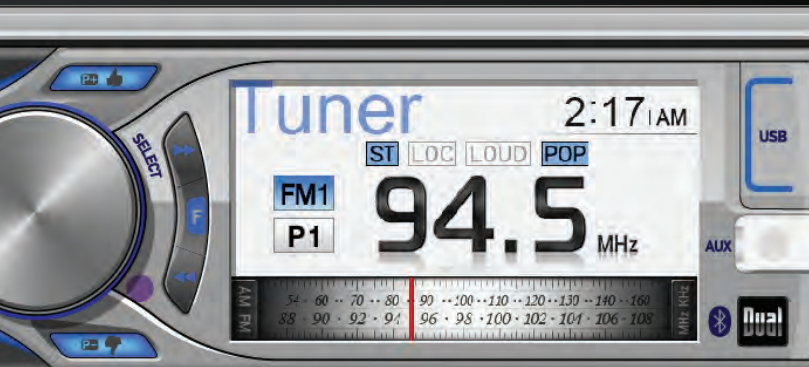

3" QVGA Full-Color LCD

These large, multi-line digital LCDs (320 x 240) feature stunning, full-color background graphics. The scrolling display shows album art, artist and song information.