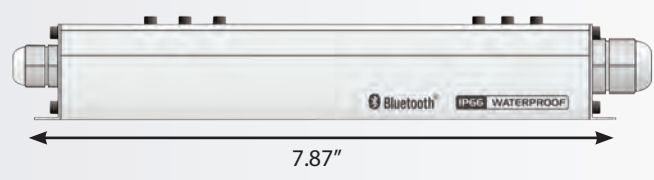

BMA1205BT NEW!

4- Channel Amplifier with Bluetooth, 1200 Watts Peak Power - Black

DMA3100 NEW!

4- Channel Amplifier, 1200 Watts Peak Power

- 100 Watts x 4 RMS power @ 4 Ohms
- 130 Watts x 4 RMS power @ 2 Ohms
- 150 Watts x 2 RMS power @ 4 Ohms (bridged)
- Waterproof (IP66 rated)
- Class-D
- 1.57" H x 7.87" W x 3.09" D

BMA1205 NEW!

4- Channel Amplifier, 1200 Watts Peak Power - Black