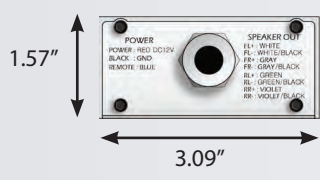

BMA1205BT NEW!

4- Channel Amplifier with Bluetooth, 1200 Watts Peak Power - Black

DMA3100 NEW!

4- Channel Amplifier, 1200 Watts Peak Power

- 100 Watts x 4 RMS power @ 4 Ohms
- 130 Watts x 4 RMS power @ 2 Ohms
- 150 Watts x 2 RMS power @ 4 Ohms (bridged)
- Waterproof (IP66 rated)
- Class-D
- 1.57" H x 7.87" W x 3.09" D

BMA1205 NEW!

4- Channel Amplifier, 1200 Watts Peak Power - Black