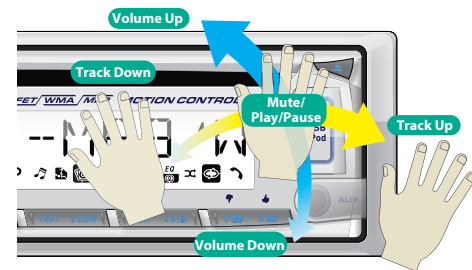

AM615BT CD Receiver with 3" LCD and Bluetooth NEW!

This top-of-the-line CD receiver offers robust connectivity to most of today's popular portable electronics. It features direct USB control for iPod and iPhone devices and is compatible with the Pandora radio app. The built-in Bluetooth Wireless Technology supports hands-free calling, audio streaming and player control profiles. The receiver features a large 3" full color LCD and front panel USB and 3.5mm auxiliary inputs.

PANDORA

AM425BT NEW!

CD Receiver with Motion Control and Bluetooth

This versatile CD receiver features direct USB control for iPod and iPhone devices, and built-in Bluetooth Wireless Technology for hands-free calling, audio streaming and player control. Use simple hand gestures to control the radio's most commonly used functions such as play/pause, volume up/down, and track forward/backwards.

PANDORA

MXD420BT NEW!

CD Receiver with Bluetooth

This robust CD receiver features built-in Bluetooth Wireless Technology with support for hands-free calling, audio streaming and player control profiles. The 3.5mm and USB auxiliary inputs are conveniently located on the front of the receiver.