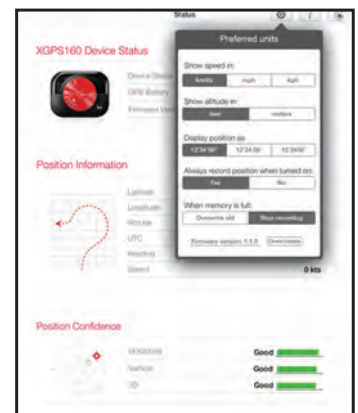

Marine Navigation Solutions

With a wide selection of quality chart plotting apps available for Apple and Android devices, more and more boaters turn their tablets and smartphones into marine navigation tools. But any navigation device is only as reliable as the accuracy of location information it receives.

The XGPS receivers are great for use on pretty much any watercraft – from kayaks and fishing boats, to recreational motorboats and sailboats. You can position it in a place with a direct view of the sky, for best, uninterrupted performance, while your iPad or a smartphone is close to you, protected from water splashes and sprays. While the XGPS receivers are not waterproof, they work fine inside a waterproof container or even in a ziplock bag.

XGPS160

SkyPro GPS Receiver for iPad and Android Tablets

Features:

- WAAS GPS receiver
- Simultaneous GPS and GLONASS reception
- Up to 10 position samples per second
- Bluetooth connectivity to up to 5 devices
- Automatic route recording
- For Apple and Android devices
- Works with marine chart plotting apps and other apps that require GPS (navigation, car racing, hunting, golfing, etc.)
- Built-in battery lasts up to 10 hours
- Free status tool app
- Non-slip holder included
- 12-28V charger included