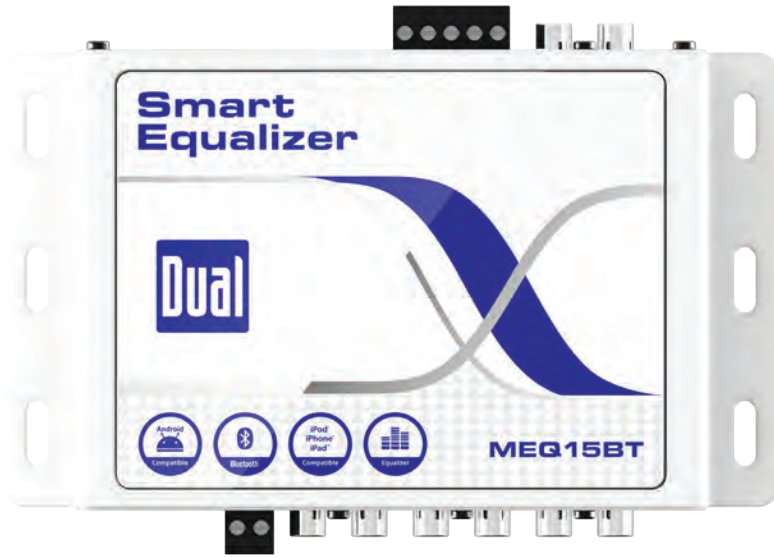

- 100 Watts x 4 RMS power @ 4 Ohms
- 130 Watts x 4 RMS power @ 2 Ohms
- 150 Watts x 2 RMS power @ 4 Ohms (bridged)
- Built-in Bluetooth with A2DP audio streaming
- Waterproof (IP66 rated)
- Class-D
- RF Remote control included
- 1.57" H x 7.87" W x 3.09" D

Each amp comes with the MRF40 RF Remote Control (See Page 16)

BMA1205BT NEW!

4- Channel Amplifier with Bluetooth, 1200 Watts Peak Power - Black

DMA3100 NEW!

4- Channel Amplifier, 1200 Watts Peak Power

- 100 Watts x 4 RMS power @ 4 Ohms
- 130 Watts x 4 RMS power @ 2 Ohms
- 150 Watts x 2 RMS power @ 4 Ohms (bridged)
- Waterproof (IP66 rated)
- Class-D
- 1.57" H x 7.87" W x 3.09" D

BMA1205 NEW!

4- Channel Amplifier, 1200 Watts Peak Power - Black

MEQ15BT

Wireless (Bluetooth) Smart EQ Processor for Smartphones

NEW!

FEATURES:

- Control balance, fader and 7 EQ presets with presets from a Bluetooth connected device (Smart EQ app required, free download on iTunes and Google Play)
- Works with Apple and Android smartphones and tablets, including iPhone and iPad
- Bluetooth (A2DP) audio streaming with volume control
- 3 Pairs of RCA preamp outputs (F/R/S)
- Subwoofer gain control
- Signal sensing for auto amp remote turn-on
- High and low level inputs