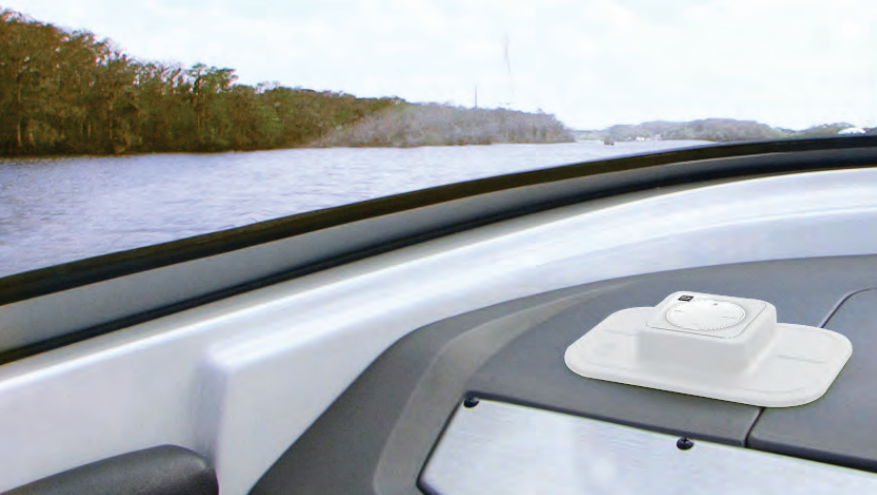

Marine Navigation Solutions

With a wide selection of quality chart plotting apps available for Apple and Android devices, more and more boaters turn their tablets and smartphones into marine navigation tools. But any navigation device is only as reliable as the accuracy of location information it receives.

Many tablets and smartphones have GPS capability, but the built-in GPS relies on the cellular network, which can be scarce or even non-existent in the middle of a lake. That's where an external, wireless WAAS GPS receiver comes to the rescue.

The XGPS receivers are great for use on pretty much any watercraft – from kayaks and fishing boats, to recreational motorboats and sailboats. You can position it in a place with a direct view of the sky, for best, uninterrupted performance, while your iPad or a smartphone is close to you, protected from water splashes and sprays. While the XGPS receivers are not waterproof, they work fine inside a waterproof container or even in a ziplock bag.

XGPS160

SkyPro GPS Receiver for iPad and Android Tablets