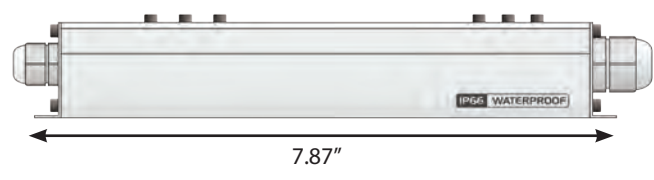

DMA4100BT NEW!

4- Channel Amplifier with Bluetooth, 1200 Watts Peak Power

- 100 Watts x 4 RMS power @ 4 Ohms
- 130 Watts x 4 RMS power @ 2 Ohms
- 150 Watts x 2 RMS power @ 4 Ohms (bridged)
- Built-in Bluetooth with A2DP audio streaming
- Waterproof (IP66 rated)
- Class-D
- RF Remote control included
- 1.57" H x 7.87" W x 3.09" D

Each amp comes with the MRF40 RF Remote Control (See Page 16)

BMA1205BT NEW!

4- Channel Amplifier with Bluetooth, 1200 Watts Peak Power - Black

DMA3100 NEW!

4- Channel Amplifier, 1200 Watts Peak Power

- 100 Watts x 4 RMS power @ 4 Ohms
- 130 Watts x 4 RMS power @ 2 Ohms
- 150 Watts x 2 RMS power @ 4 Ohms (bridged)
- Waterproof (IP66 rated)
- Class-D
- 1.57" H x 7.87" W x 3.09" D

BMA1205 NEW!

4- Channel Amplifier, 1200 Watts Peak Power - Black