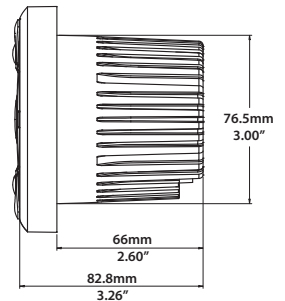

Perfect Fit and Easy Installation

The Gauge Hole Receivers are designed to perfectly fit in the boat's console gauge openings. Choose a white or black design to match your console's finish. The receivers are built to IPX6 waterproof standards, to withstand heavy splashing and rain. Installation is easy with a 2.6" mounting depth and 3" mounting diameter.

Model # / Feature	Opening	Power	MOSFET Powered	LCD	Direct USB Control For iPod & iPhone	Pandora Control	Built-In Bluetooth¹	USB Input	Aux-In	Media Formats	Preamp Outputs	Remote Control	Zero Current Draw Memory Backup
MGH30BT	3"	240W (60 x 4)	✓	3" (320x240) Multi-Line	✓	✓	✓	Rear	Rear RCA	MP3/WMA	1	✓	✓
MGH20	3"	240W (60 x 4)	✓	2-Line 16-Character	✓	✓		Rear	Rear RCA	MP3/WMA	1	✓	✓

1 - A2DP- Audio Streaming, AVCRP- Player Control