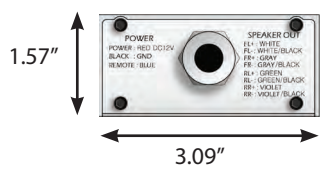

DMA4100BT NEW!

4- Channel Amplifier with Bluetooth, 1200 Watts Peak Power

- 100 Watts x 4 RMS power @ 4 Ohms
- 130 Watts x 4 RMS power @ 2 Ohms
- 150 Watts x 2 RMS power @ 4 Ohms (bridged)
- Built-in Bluetooth with A2DP audio streaming
- Waterproof (IP66 rated)
- Class-D
- RF Remote control included
- 1.57" H x 7.87" W x 3.09" D

Each amp comes with the MRF40 RF Remote Control (See Page 16)

BMA1205BT NEW!

4- Channel Amplifier with Bluetooth, 1200 Watts Peak Power - Black

DMA3100 NEW!

4- Channel Amplifier, 1200 Watts Peak Power

- 100 Watts x 4 RMS power @ 4 Ohms
- 130 Watts x 4 RMS power @ 2 Ohms
- 150 Watts x 2 RMS power @ 4 Ohms (bridged)
- Waterproof (IP66 rated)
- Class-D
- 1.57" H x 7.87" W x 3.09" D

BMA1205 NEW!

4- Channel Amplifier, 1200 Watts Peak Power - Black