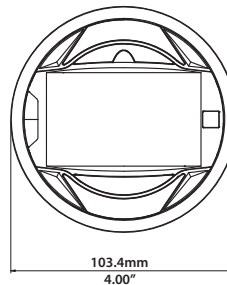

Perfect Fit and Easy Installation

The Gauge Hole Receivers are designed to perfectly fit in the boat's console gauge openings. Choose a white or black design to match your console's finish. The receivers are built to IPX6 waterproof standards, to withstand heavy splashing and rain. Installation is easy with a 2.6" mounting depth and 3" mounting diameter.

Model # / Feature	Opening	Power	MOSFET Powered	LCD	Direct USB Control For iPod & iPhone	Pandora Control	Built-In Bluetooth¹	USB Input	Aux-In	Media Formats	Preamp Outputs	Remote Control	Zero Current Draw Memory Backup
MGH30BT	3"	240W (60 x 4)	✓	3" (320x240) Multi-Line	✓	✓	✓	Rear	Rear RCA	MP3/WMA	1	✓	✓
MGH20	3"	240W (60 x 4)	✓	2-Line 16-Character	✓	✓		Rear	Rear RCA	MP3/WMA	1	✓	✓

1 - A2DP- Audio Streaming, AVCRP- Player Control