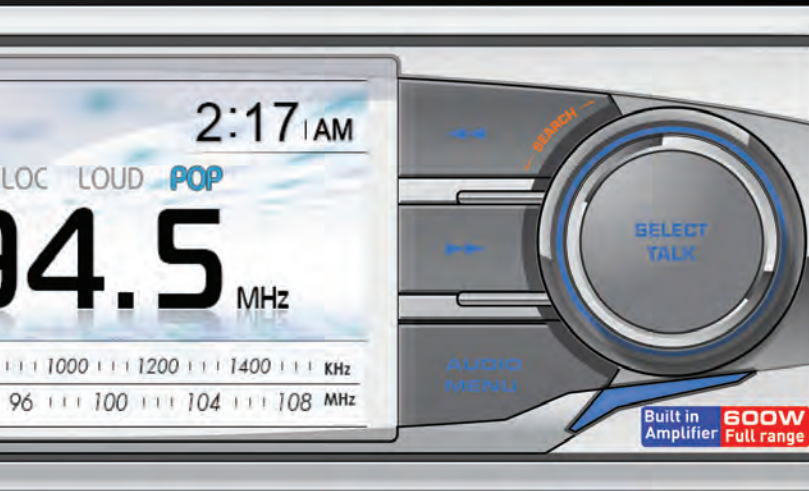

Multi-Format Audio Support

Dual marine receivers are compatible with today's most popular digital audio formats: MP3 and WMA. Most Dual receivers support these formats, allowing the user to bring their entire music collection on the boat via CD, USB thumb drive, SD card or media player.

CD Playback Mode

Most Dual CD receivers allow playback of MP3/WMA data CDs in addition to traditional CDs and CD-R/RWs. Know what is playing at a glance with ID3 tag display of artist and track information.

SD Card Playback Mode

Many Dual audio receivers feature an SD card input, allowing the user to access their music library (up to 32GB of MP3 or WMA files) via an SD/SDHC card. The SD card inputs are conveniently located on the front panel or behind the faceplate of the receiver.

USB Playback Mode

Most Dual audio receivers feature USB inputs, allowing the user to access their music library (up to 16GB of MP3 or WMA files) via a USB flash drive. The USB inputs are conveniently located on the front panel of the receiver.

... for Enhanced On-the-Water Entertainment.

Made for

iPod

iPhone

Direct USB Control for iPod®/iPhone®

Plug in your iPod or iPhone via the USB input and control it directly from the receiver's front panel. Browse the music library, change songs, adjust volume and more, while enjoying high-quality sound from the boat's speakers. The connected device will also be charged.