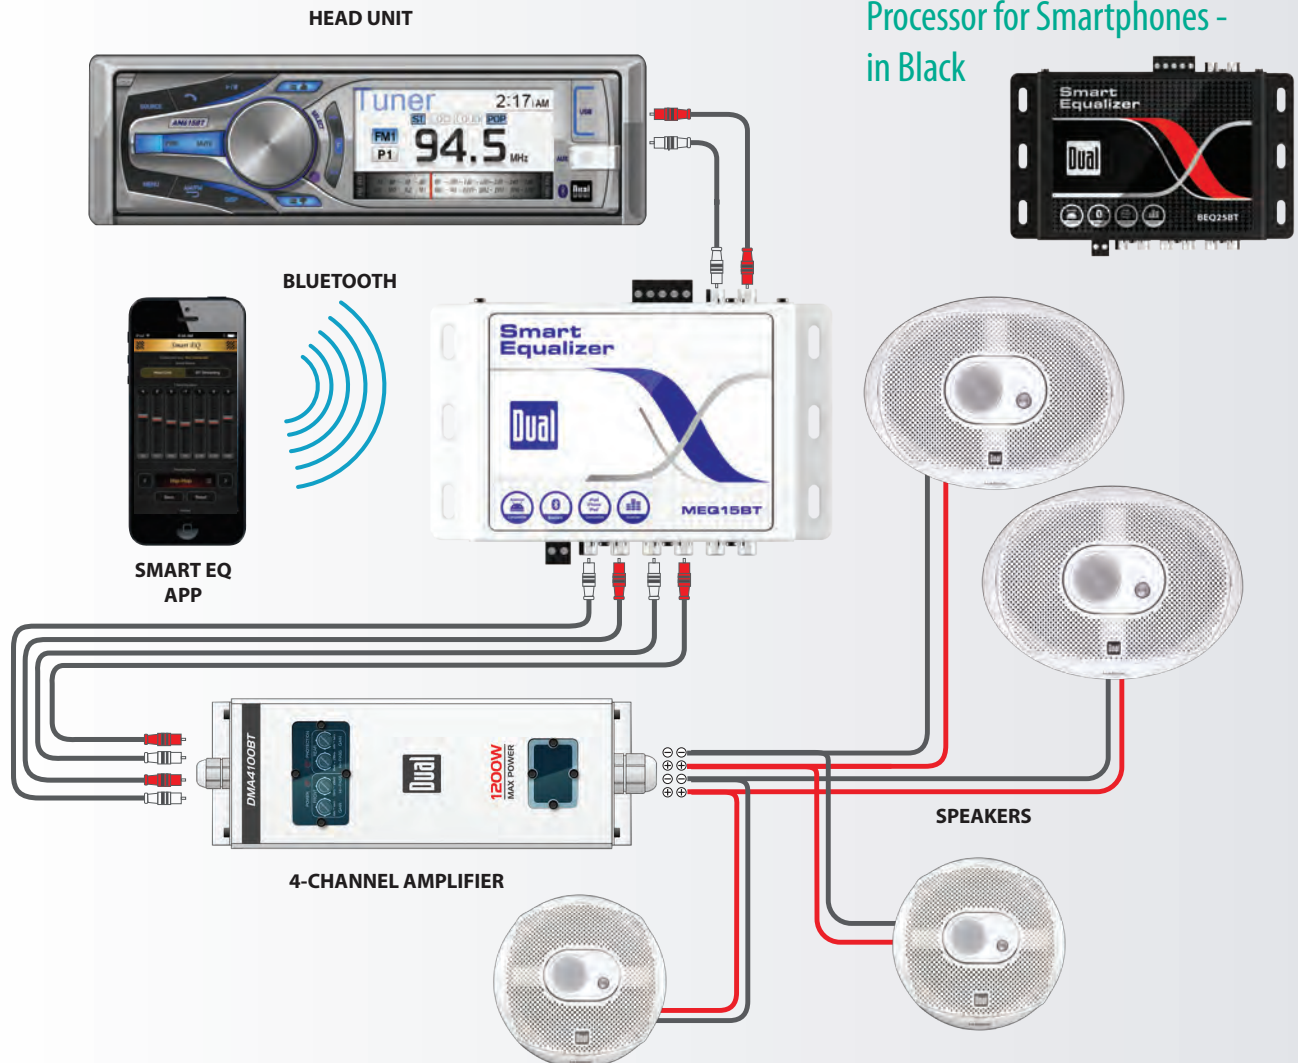

Each amp comes with the MRF40 RF Remote Control (See Page 16)

BMA1205BT NEW!

4- Channel Amplifier with Bluetooth, 1200 Watts Peak Power - Black

DMA3100 NEW!

4- Channel Amplifier, 1200 Watts Peak Power

- 100 Watts x 4 RMS power @ 4 Ohms
- 130 Watts x 4 RMS power @ 2 Ohms
- 150 Watts x 2 RMS power @ 4 Ohms (bridged)
- Waterproof (IP66 rated)
- Class-D
- 1.57" H x 7.87" W x 3.09" D

BMA1205 NEW!

4- Channel Amplifier, 1200 Watts Peak Power - Black

MEQ15BT

Wireless (Bluetooth) Smart EQ Processor for Smartphones

NEW!

FEATURES:

- Control balance, fader and 7 EQ presets with presets from a Bluetooth connected device (Smart EQ app required, free download on iTunes and Google Play)
- Works with Apple and Android smartphones and tablets, including iPhone and iPad
- Bluetooth (A2DP) audio streaming with volume control
- 3 Pairs of RCA preamp outputs (F/R/S)
- Subwoofer gain control
- Signal sensing for auto amp remote turn-on
- High and low level inputs

TYPICAL INSTALLATION DIAGRAM

BEQ25BT

NEW!

Wireless (Bluetooth) Smart EQ Processor for Smartphones - in Black

DMS369 6" x 9" 3-Way Speakers

These durable speakers are built with a magnetically shielded woofer and an injection-molded polypropylene cone. The poly-cloth surround is weather-resistant, guarding against water splashes. The speakers also have a UV-resistant weatherproof grille and stainless steel mounting hardware. Peak power is 200 Watts.