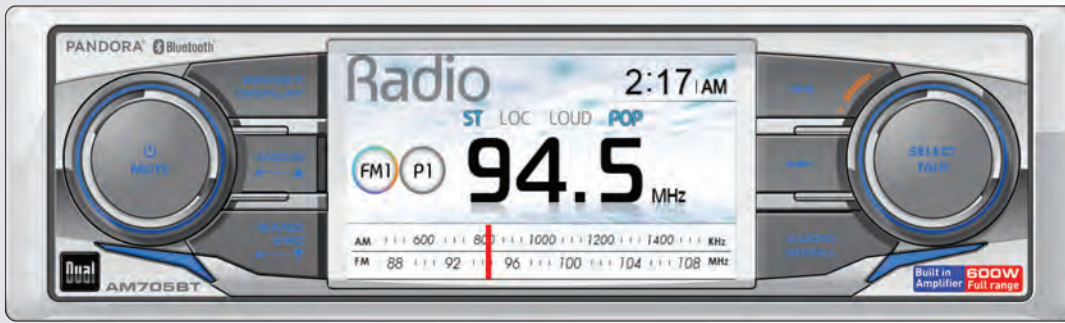

AM705BT Digital Media Receiver with Built-in 600 Watt Amplifier and Bluetooth

NEW!

MWR15 Wired Remote (Sold Separately)