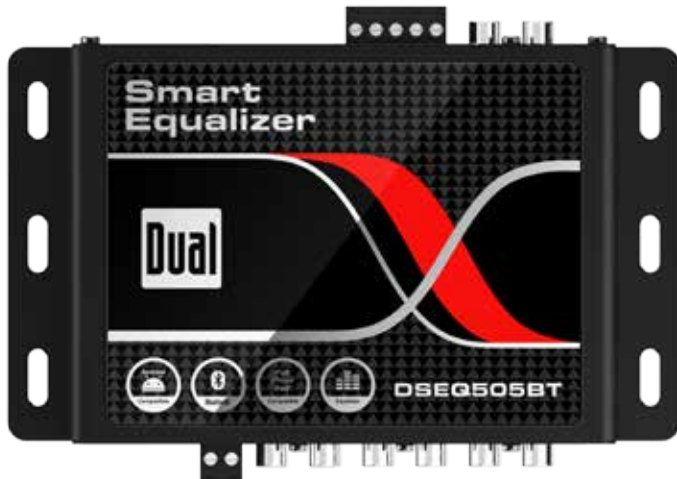

# WIRELESS EQ PROCESSOR

## DSEQ505BT

**WIRELESS** (BLUETOOTH) SMART EQ PROCESSOR FOR SMARTPHONES

Connectivity via Bluetooth

Connectivity via Bluetooth

### FEATURES:

- Control balance, fader and 7 band EQ with 20 presets from a Bluetooth connected device (app required, free download)
- Works with Apple and Android smartphones and tablets, including iPhone and iPad
- Bluetooth (A2DP) audio streaming
- 3 Pairs of RCA preamp outputs (F/R/S)
- Subwoofer gain control
- Signal sensing for auto amp remote turn-on
- High level (speaker wire) and low level (RCA) inputs