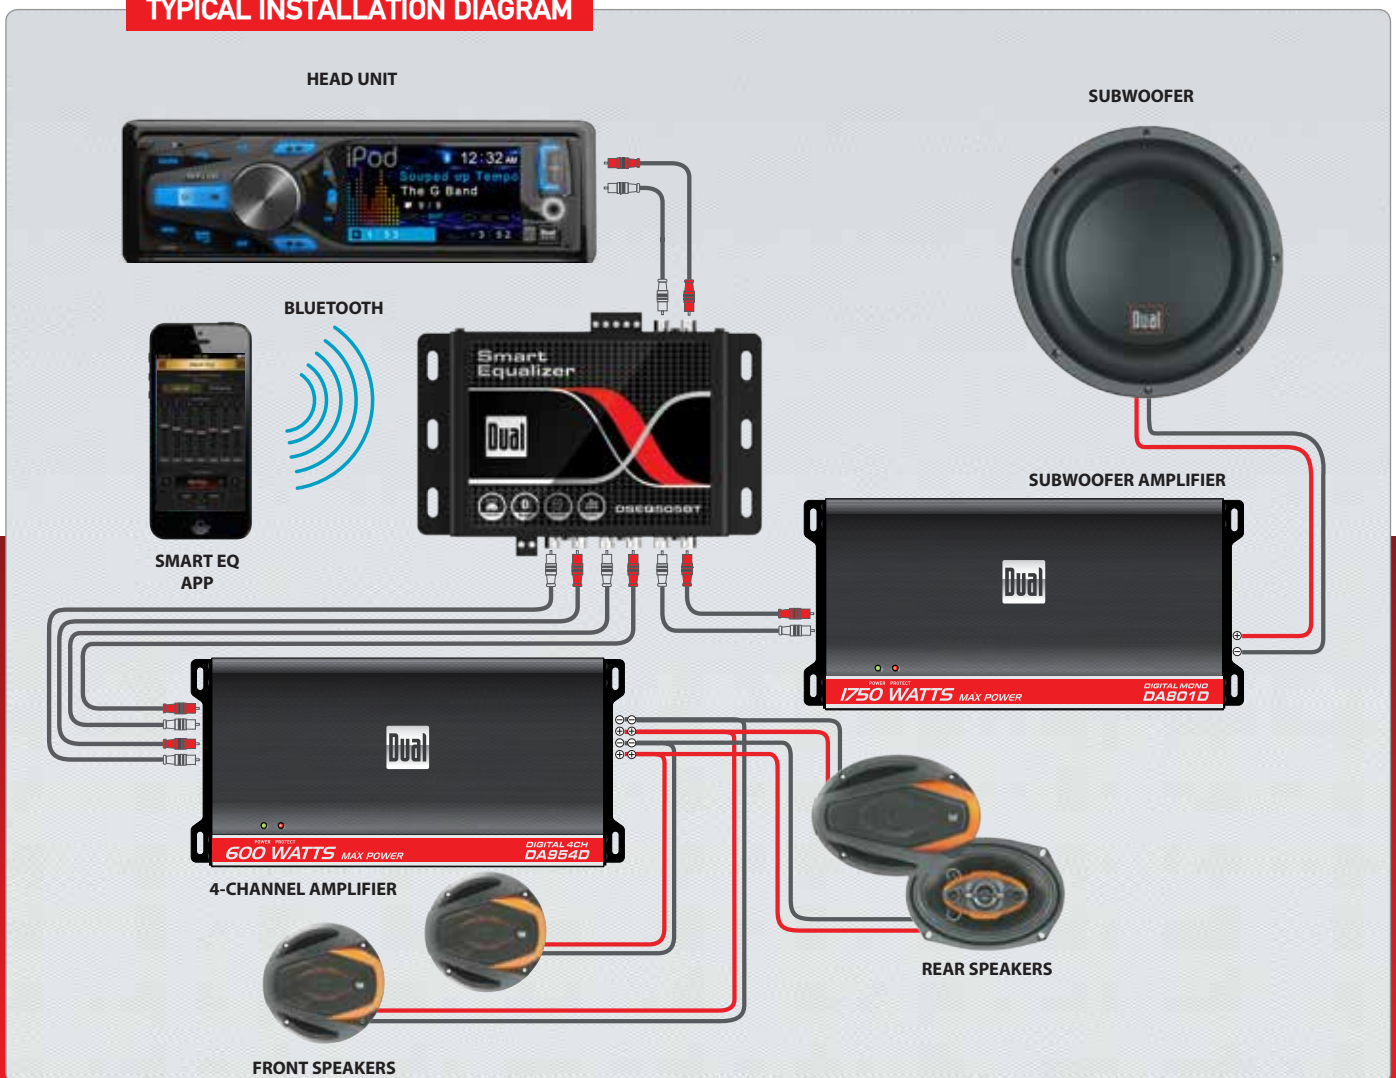

TYPICAL INSTALLATION DIAGRAM