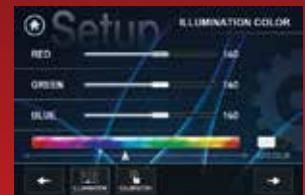

## Custom Colors

CUSTOM COLORS

Offering over 16 million color combinations, the RGB feature allows the user to customize the color illumination for buttons and on-screen icons. Match the receiver's illumination to the vehicle's interior lighting, or create a color that fits the mood.